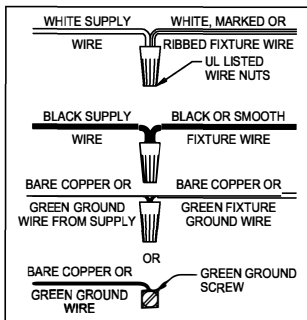

## UHP2307

**WARNING** - If any Special Control Devices are used with this Fixture, Follow the Instructions Carefully to assure full compliance with N.E.C. requirements. If there are any questions, contact a Qualified Electrical Contractor.  
**CAUTION** - All glass is fragile, use care when handling Glass component(s) and or Lamp(s).

### CANOPY MOUNTING & WIRE CONNECTION ASSEMBLY STEPS:

ADJUST HEIGHT WITH "D"  
 N → A (TO LOCK)  
 RÉGLEZ LA HAUTEUR AVEC "D"  
 N → A (À VERROUILLER)  
 AJUSTA LA ALTURA CON "D"  
 N → A (APRETAR)

**C, B, G & R  
 (NOT FURNISHED)  
 (NON FOURNIE)  
 (NO INCLUIDA)**