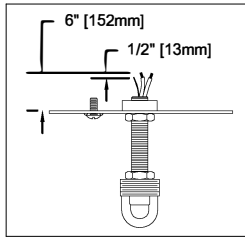

UHP2305

WARNING - If any Special Control Devices are used with this Fixture, Follow the Instructions Carefully to assure full compliance with N.E.C. requirements. If there are any questions, contact a Qualified Electrical Contractor.

CANOPY MOUNTING & WIRE CONNECTION ASSEMBLY STEPS:

Attach (N), (P) to achieve overall desired length.
 Una (N), (P) para lograr la longitud deseada.
 Joignez (N), (P) pour obtenir la longueur voulue.

ADJUST HEIGHT WITH "D"
 R → A (TO LOCK)
 AJUSTA LA ALTURA CON "D"
 R → A (APRETAR)
 RÉGLEZ LA HAUTEUR AVEC "D"
 R → A (À VERROUILLER)

FIXTURE ASSEMBLY STEPS:

- 1. S,T,U → R
- 2. V → R

B, C, G & V
 (NOT FURNISHED)
 (NO INCLUIDA)
 (NON FOURNIE)

UHP2304

UHP2305

UHP2306