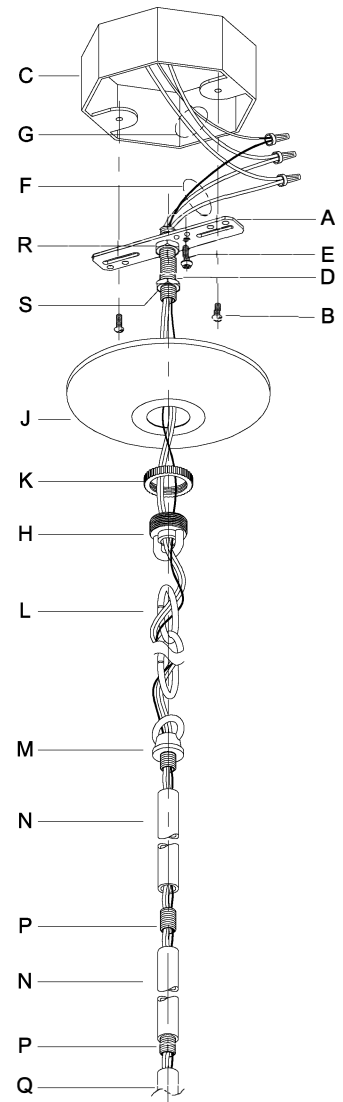

UHP2305

WARNING - If any Special Control Devices are used with this Fixture, Follow the Instructions Carefully to assure full compliance with N.E.C. requirements. If there are any questions, contact a Qualified Electrical Contractor.

CANOPY MOUNTING & WIRE CONNECTION ASSEMBLY STEPS:

Attach (N), (P) to achieve overall desired length.
 Una (N), (P) para lograr la longitud deseada.
 Joignez (N), (P) pour obtenir la longueur voulue.

ADJUST HEIGHT WITH "D"
 R → A (TO LOCK)
 AJUSTA LA ALTURA CON "D"
 R → A (APRETAR)
 RÉGLEZ LA HAUTEUR AVEC "D"
 R → A (À VERROUILLER)

- 1. D,E → A
- 2. B,A → C
- 3. R,S,H → D
- 4. S → H (TO LOCK) (APRETAR) (À VERROUILLER)
- 5. F → P,N,M
- 6. P → Q
- 7. M → N
- 8. L → M
- 9. K,J → L
- 10. L → H
- 11. F → L,K,J,H,D
- 12. F → G
- 13. J,K → H

FIXTURE ASSEMBLY STEPS:

- 1. S,T,U → R
- 2. V → R

B, C, G & V
 (NOT FURNISHED)
 (NO INCLUIDA)
 (NON FOURNIE)

UHP2304

UHP2305

UHP2306