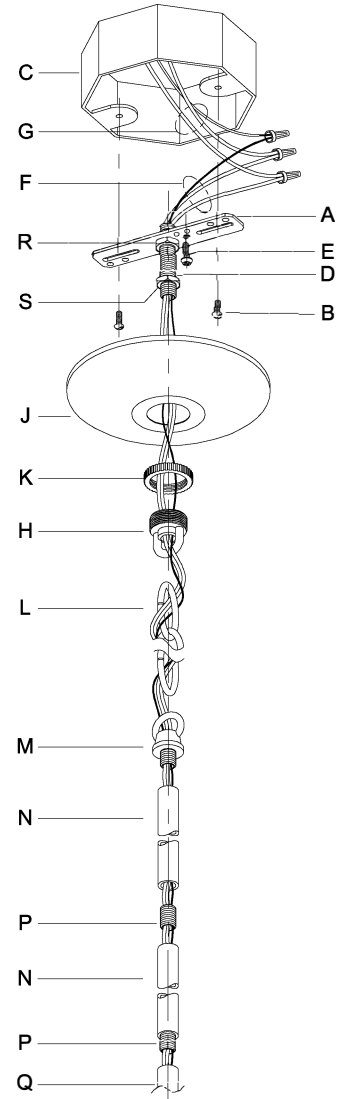

## UHP2304

**WARNING** - If any Special Control Devices are used with this Fixture, Follow the Instructions Carefully to assure full compliance with N.E.C. requirements. If there are any questions, contact a Qualified Electrical Contractor.

### CANOPY MOUNTING & WIRE CONNECTION ASSEMBLY STEPS:

Attach (N), (P) to achieve overall desired length.  
 Una (N), (P) para lograr la longitud deseada.  
 Joignez (N), (P) pour obtenir la longueur voulue.

ADJUST HEIGHT WITH "D"  
 R → A (TO LOCK)  
 AJUSTA LA ALTURA CON "D"  
 R → A (APRETAR)  
 RÉGLEZ LA HAUTEUR AVEC "D"  
 R → A (À VERROUILLER)

- 1. D,E → A
- 2. B,A → C
- 3. R,S,H → D
- 4. S → H (TO LOCK) (APRETAR) (À VERROUILLER)
- 5. F → P,N,M
- 6. P → Q
- 7. M → N
- 8. L → M
- 9. K,J → L
- 10. L → H
- 11. F → L,K,J,H,D
- 12. F → G
- 13. J,K → H

### FIXTURE ASSEMBLY STEPS:

- 1. S,T,U → R
- 2. V → R

B, C, G & V  
 (NOT FURNISHED)  
 (NO INCLUIDA)  
 (NON FOURNIE)

UHP2304

UHP2305

UHP2306