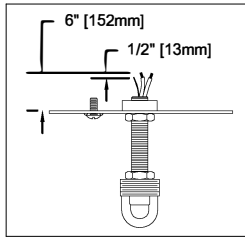

## UHP2304

**WARNING** - If any Special Control Devices are used with this Fixture, Follow the Instructions Carefully to assure full compliance with N.E.C. requirements. If there are any questions, contact a Qualified Electrical Contractor.

### CANOPY MOUNTING & WIRE CONNECTION ASSEMBLY STEPS:

Attach (N), (P) to achieve overall desired length.  
 Una (N), (P) para lograr la longitud deseada.  
 Joignez (N), (P) pour obtenir la longueur voulue.

### FIXTURE ASSEMBLY STEPS:

- 1. S,T,U → R
- 2. V → R

B, C, G & V  
 (NOT FURNISHED)  
 (NO INCLUIDA)  
 (NON FOURNIE)

UHP2304

UHP2305

UHP2306