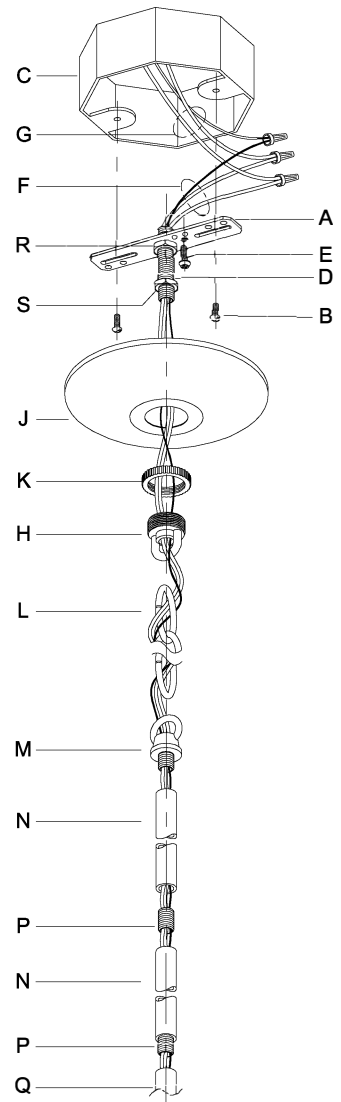

WARNING - If any Special Control Devices are used with this Fixture, Follow the Instructions Carefully to assure full compliance with N.E.C. requirements. If there are any questions, contact a Qualified Electrical Contractor.

CANOPY MOUNTING & WIRE CONNECTION ASSEMBLY STEPS:

Attach (N), (P) to achieve overall desired length.
 Una (N), (P) para lograr la longitud deseada.
 Joignez (N), (P) pour obtenir la longueur voulue.

ADJUST HEIGHT WITH "D"
 R → A (TO LOCK)
 AJUSTA LA ALTURA CON "D"
 R → A (APRETAR)
 RÉGLEZ LA HAUTEUR AVEC "D"
 R → A (À VERROUILLER)

1. D,E → A
2. B,A → C
3. R,S,H → D
4. S → H (TO LOCK) (APRETAR) (À VERROUILLER)
5. F → P,N,M
6. P → Q
7. M → N
8. L → M
9. K,J → L
10. L → H
11. F → L,K,J,H,D
12. F → G
13. J,K → H

FIXTURE ASSEMBLY STEPS:

1. S,T,U → R
2. V → R

B, C, G & V
 (NOT FURNISHED)
 (NO INCLUIDA)
 (NON FOURNIE)

UHP2298/99

UHP2300/01

UHP2302/03