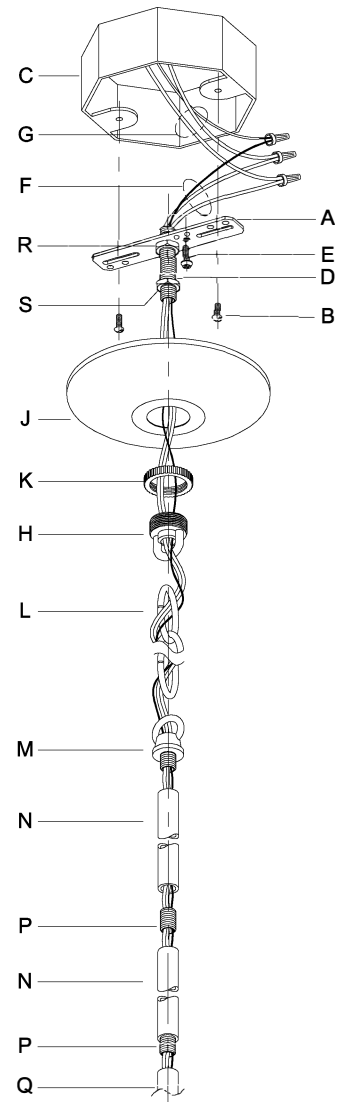

WARNING - If any Special Control Devices are used with this Fixture, Follow the Instructions Carefully to assure full compliance with N.E.C. requirements. If there are any questions, contact a Qualified Electrical Contractor.

CANOPY MOUNTING & WIRE CONNECTION ASSEMBLY STEPS:

Attach (N), (P) to achieve overall desired length.
 Una (N), (P) para lograr la longitud deseada.
 Joignez (N), (P) pour obtenir la longueur voulue.

ADJUST HEIGHT WITH "D"
 R → A (TO LOCK)
 AJUSTA LA ALTURA CON "D"
 R → A (APRETAR)
 RÉGLEZ LA HAUTEUR AVEC "D"
 R → A (À VERROUILLER)

1. D,E → A
2. B,A → C
3. R,S,H → D
4. S → H (TO LOCK) (APRETAR) (À VERROUILLER)
5. F → P,N,M
6. P → Q
7. M → N
8. L → M
9. K,J → L
10. L → H
11. F → L,K,J,H,D
12. F → G
13. J,K → H

FIXTURE ASSEMBLY STEPS:

1. S,T,U → R
2. V → R

B, C, G & V
 (NOT FURNISHED)
 (NO INCLUIDA)
 (NON FOURNIE)

UHP2298/99

UHP2300/01

UHP2302/03