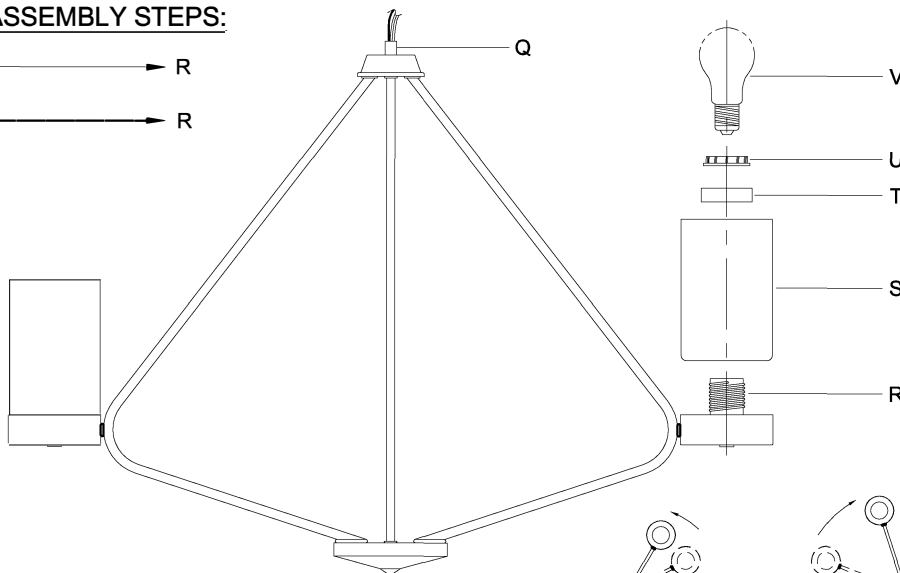

FIXTURE ASSEMBLY STEPS:

1. S,T,U → R
2. V → R

B, C, G & V
(NOT FURNISHED)
(NO INCLUIDA)
(NON FOURNIE)