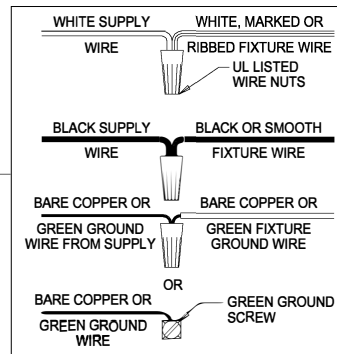

ADJUST HEIGHT WITH "D"
R → A (TO LOCK)
AJUSTA LA ALTURA CON "D"
R → A (APRETAR)
RÉGLEZ LA HAUTEUR AVEC "D"
R → A (À VERROUILLER)

1. D,E → A
2. B,A → C
3. R,S,H → D
4. S → H (TO LOCK) (APRETAR) (À VERROUILLER)
5. F → P,N,M
6. P → Q
7. M → N
8. L → M
9. K,J → L
10. L → H
11. F → L,K,J,H,D
12. F → G
13. J,K → H