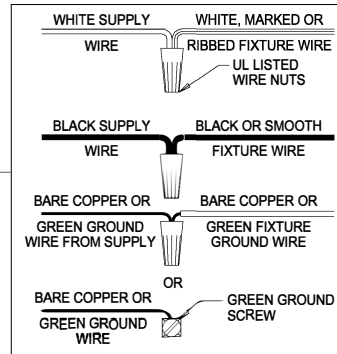

ADJUST HEIGHT WITH "D"
R → A (TO LOCK)
AJUSTA LA ALTURA CON "D"
R → A (APRETAR)
RÉGLEZ LA HAUTEUR AVEC "D"
R → A (À VERROUILLER)

1. D,E → A
2. B,A → C
3. R,S,H → D
4. S → H (TO LOCK) (APRETAR) (À VERROUILLER)
5. F → P,N,M
6. P → Q
7. M → N
8. L → M
9. K,J → L
10. L → H
11. F → L,K,J,H,D
12. F → G
13. J,K → H