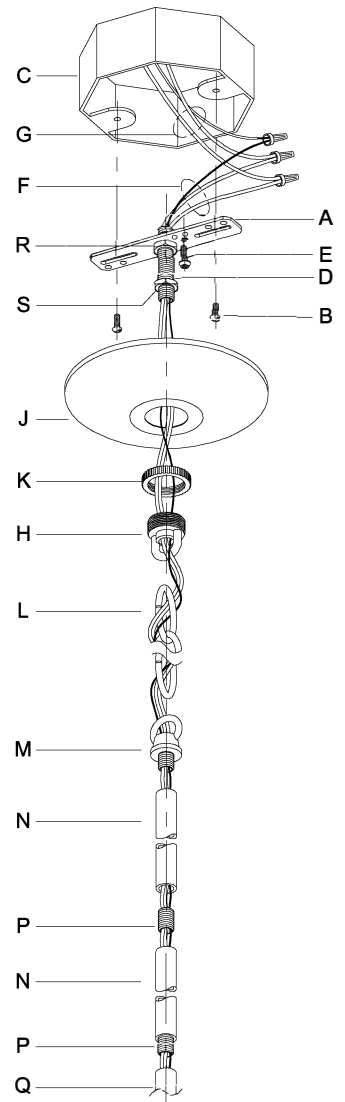

**WARNING** - If any Special Control Devices are used with this Fixture, Follow the Instructions Carefully to assure full compliance with N.E.C. requirements. If there are any questions, contact a Qualified Electrical Contractor.

### CANOPY MOUNTING & WIRE CONNECTION ASSEMBLY STEPS:

Attach (N), (P) to achieve overall desired length.  
 Una (N), (P) para lograr la longitud deseada.  
 Joignez (N), (P) pour obtenir la longueur voulue.

ADJUST HEIGHT WITH "D"  
 R → A (TO LOCK)  
 AJUSTA LA ALTURA CON "D"  
 R → A (APRETAR)  
 RÉGLEZ LA HAUTEUR AVEC "D"  
 R → A (À VERROUILLER)

1. D,E → A
2. B,A → C
3. R,S,H → D
4. S → H (TO LOCK) (APRETAR) (À VERROUILLER)
5. F → P,N,M
6. P → Q
7. M → N
8. L → M
9. K,J → L
10. L → H
11. F → L,K,J,H,D
12. F → G
13. J,K → H

### FIXTURE ASSEMBLY STEPS:

1. S,T,U → R
2. V → R

B, C, G & V  
 (NOT FURNISHED)  
 (NO INCLUIDA)  
 (NON FOURNIE)

UHP2298/99

UHP2300/01

UHP2302/03