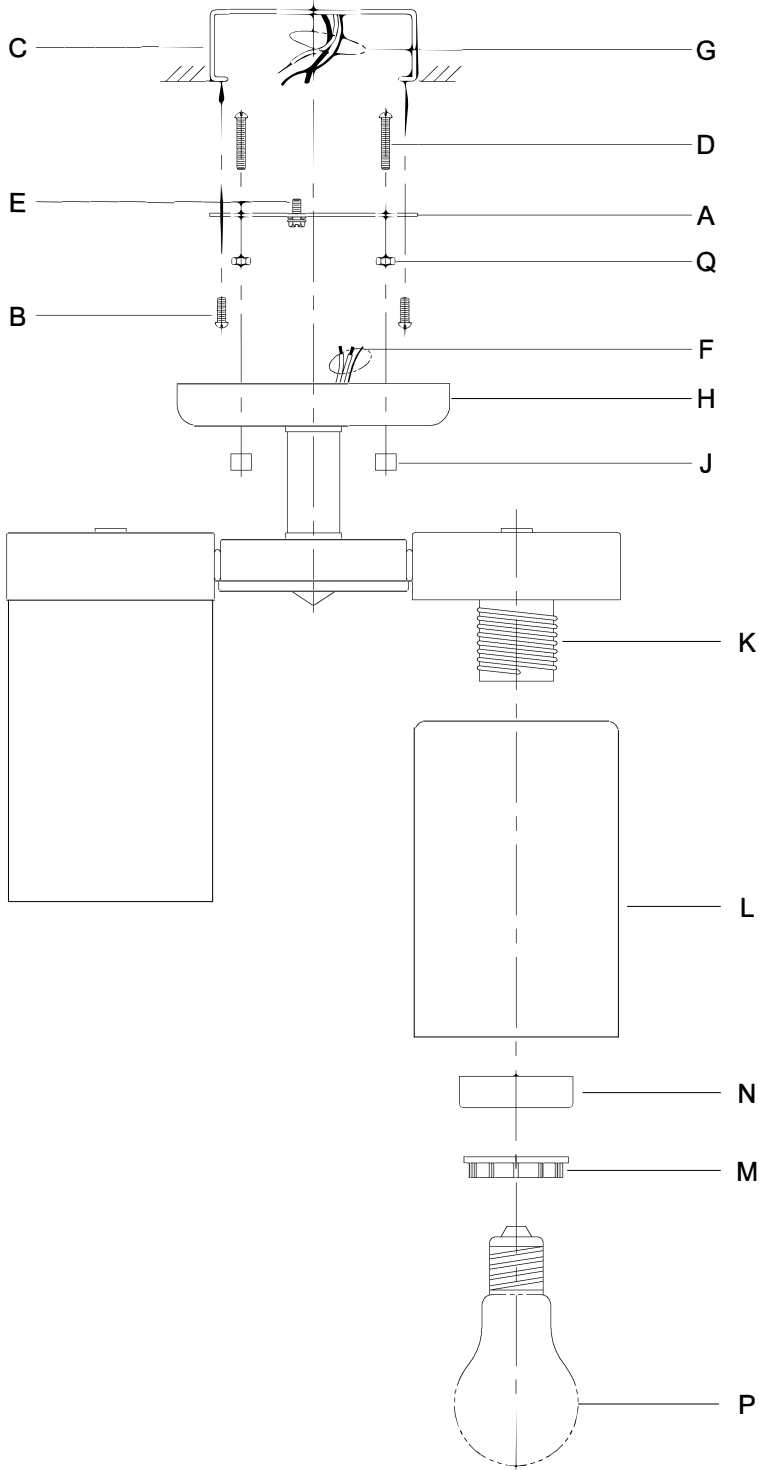

**WARNING** - If any Special Control Devices are used with this Fixture, Follow the Instructions Carefully to assure full compliance with N.E.C. requirements. If there are any questions, contact a Qualified Electrical Contractor.

**CAUTION** - All glass is fragile, use care when handling Glass component(s) and or Lamp(s).

**ASSEMBLY STEPS:**  
**PASOS PARA ENSAMBLAR:**  
**MODE D'ASSEMBLAGE:**

1. D,E → A
2. Q → D
3. B,A → C
4. F → G
5. J,H → D
6. L,N,M → K
7. P → K