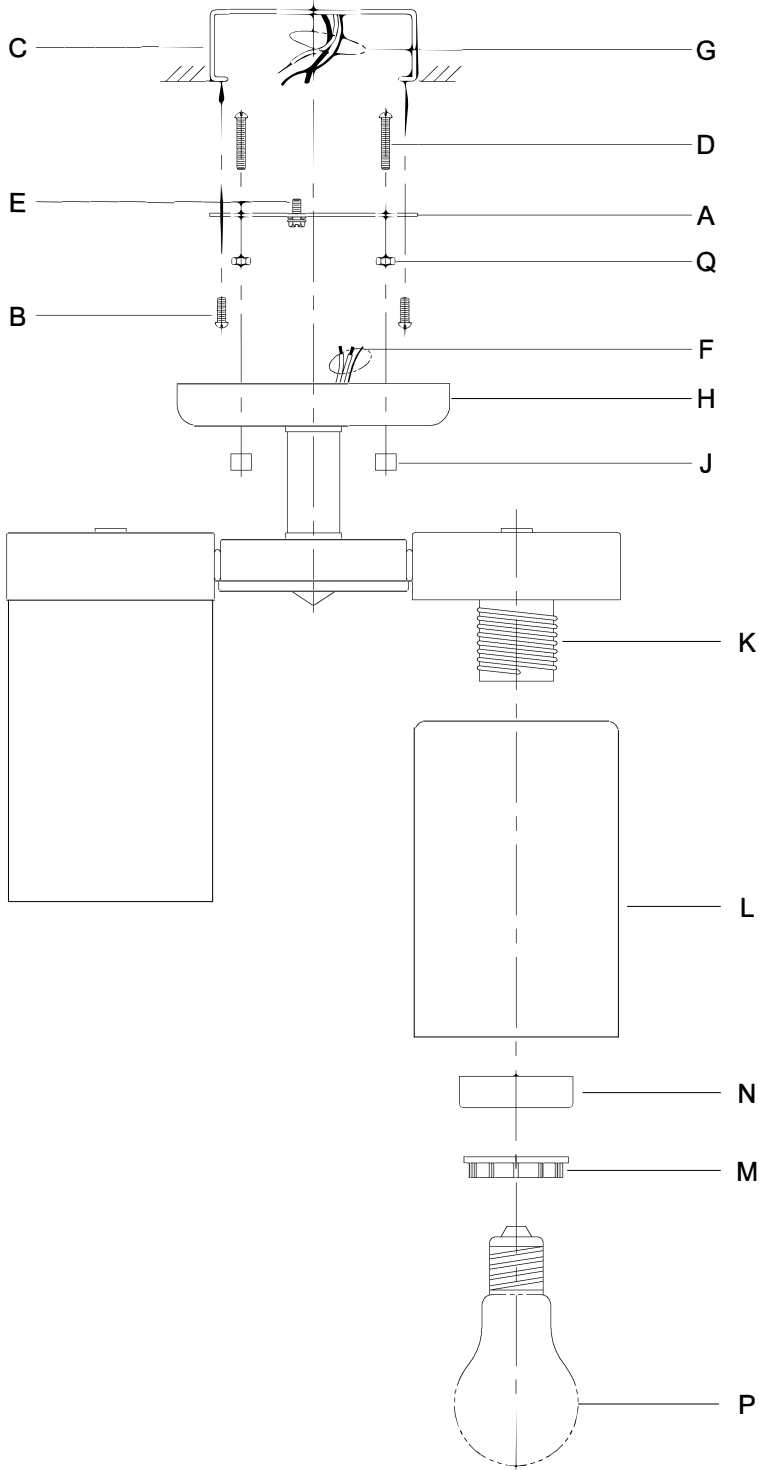

WARNING - If any Special Control Devices are used with this Fixture, Follow the Instructions Carefully to assure full compliance with N.E.C. requirements. If there are any questions, contact a Qualified Electrical Contractor.

CAUTION - All glass is fragile, use care when handling Glass component(s) and or Lamp(s).

ASSEMBLY STEPS:
PASOS PARA ENSAMBLAR:
MODE D'ASSEMBLAGE:

1. D,E → A
2. Q → D
3. B,A → C
4. F → G
5. J,H → D
6. L,N,M → K
7. P → K