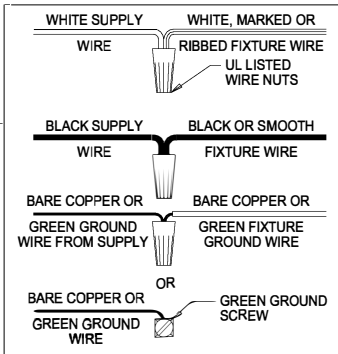

WARNING - If any Special Control Devices are used with this Fixture, Follow the Instructions Carefully to assure full compliance with N.E.C. requirements. If there are any questions, contact a Qualified Electrical Contractor.

CAUTION - All glass is fragile, use care when handling Glass component(s) and or Lamp(s).

ASSEMBLY STEPS:
PASOS PARA ENSAMBLAR:
MODE D'ASSEMBLAGE:

1. D,E → A
2. Q → D
3. B,A → C
4. F → G
5. J,H → D
6. L,N,M → K
7. P → K