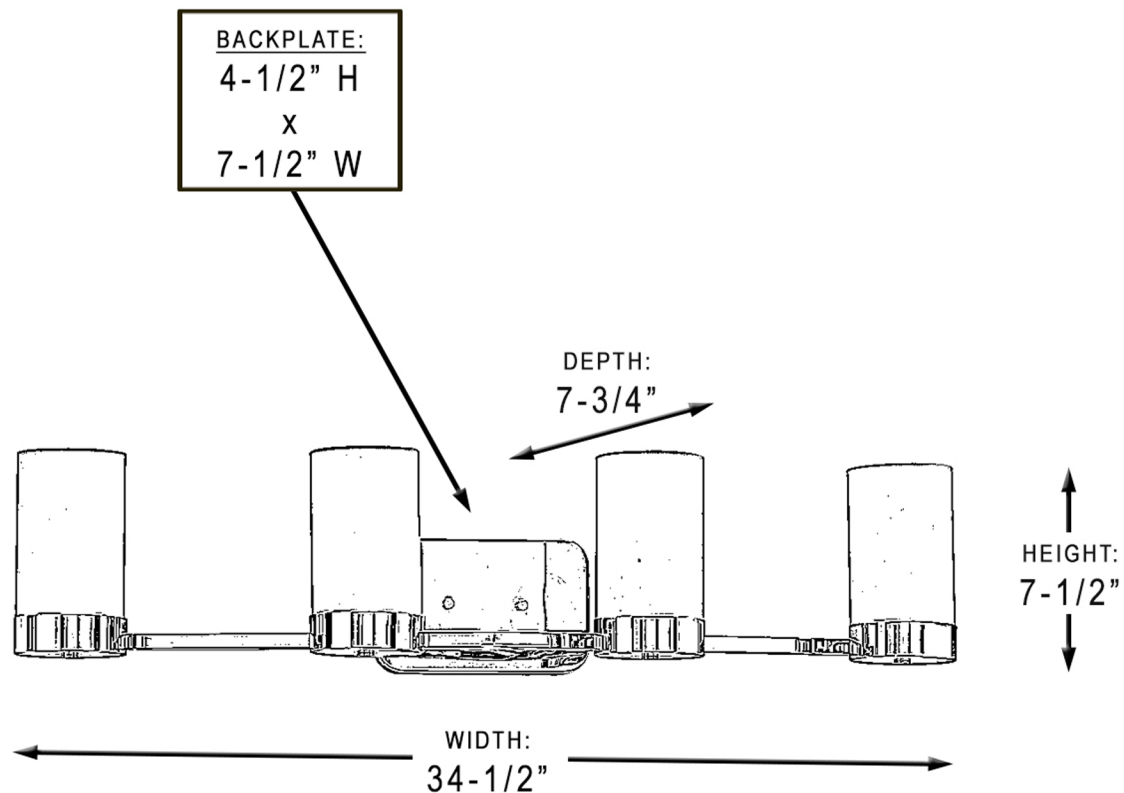

urban ambiance

UHP2295

INTERIOR BATHROOM FIXTURE

Collection	Madison
Finish	Brushed Bronze
Shade	Etched white
Bulb Type	A19 Medium Base
Bulb Wattage	100 W
Number of Bulbs	4
Bulbs Included	No
Certification	cULus
Rated For	Damp Locations
Weight	6.6 LBS
Chain Length	N/A
Extension Rods	0
Material Construction	Steel