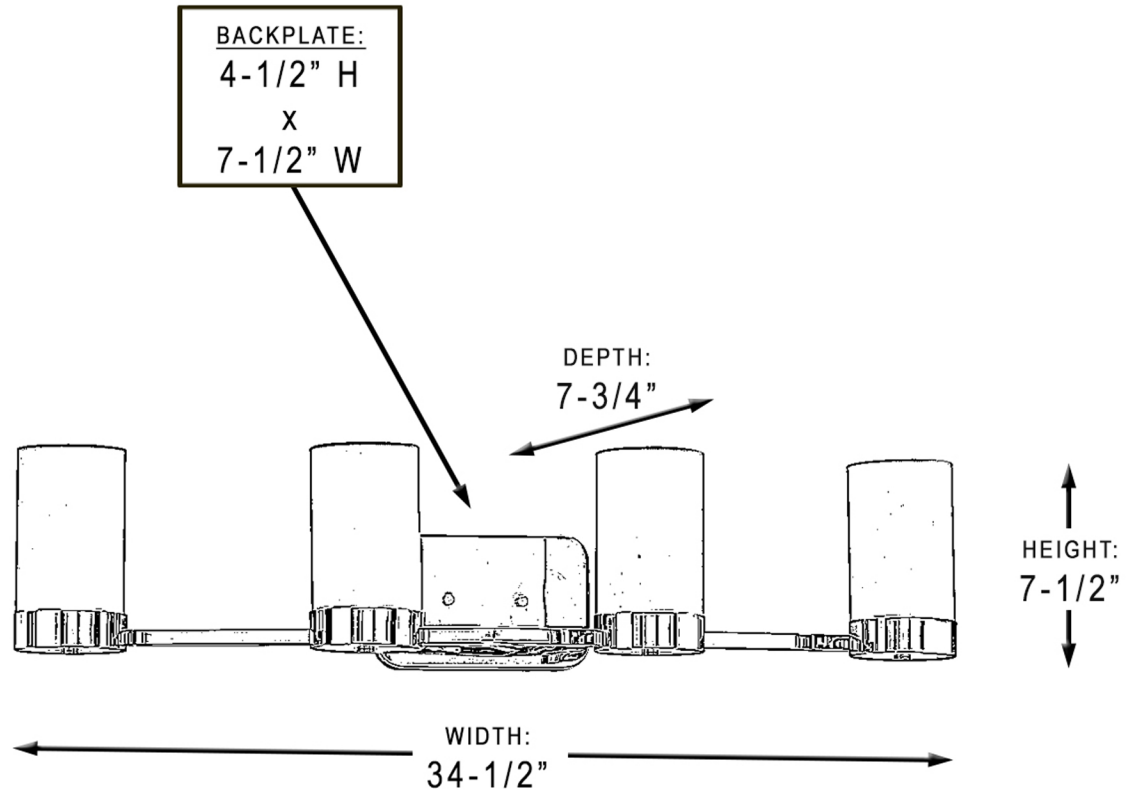

## UHP2294

INTERIOR BATHROOM FIXTURE

<b>Collection</b>	Madison
<b>Finish</b>	Polished Chrome
<b>Shade</b>	Etched white
<b>Bulb Type</b>	A19 Medium Base
<b>Bulb Wattage</b>	100 W
<b>Number of Bulbs</b>	4
<b>Bulbs Included</b>	No
<b>Certification</b>	cULus
<b>Rated For</b>	Damp Locations
<b>Weight</b>	6.6 LBS
<b>Chain Length</b>	N/A
<b>Extension Rods</b>	0
<b>Material Construction</b>	Steel