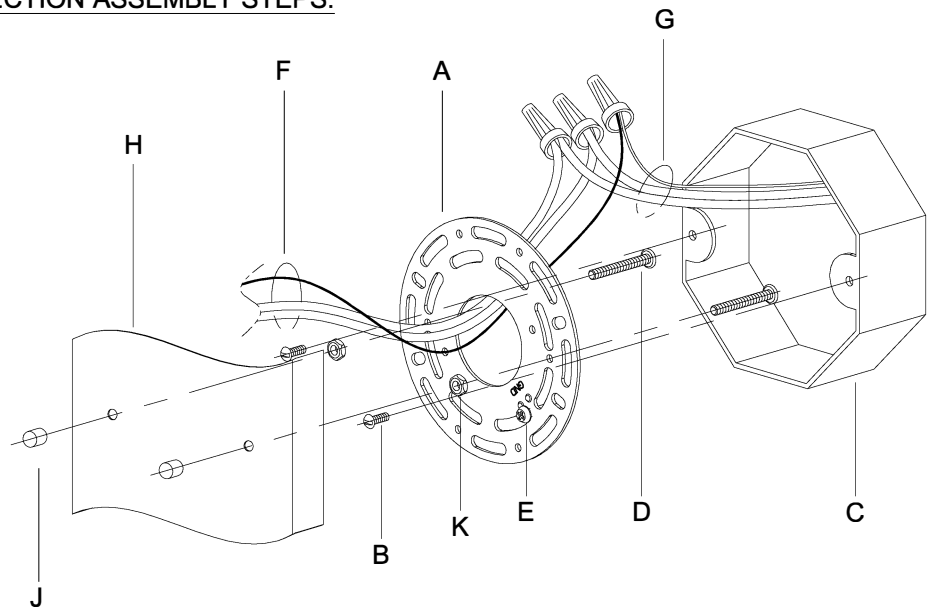

WARNING - If any Special Control Devices are used with this Fixture, Follow the Instructions Carefully to assure full compliance with N.E.C. requirements. If there are any questions, contact a Qualified Electrical Contractor.
WARNING - This product contains chemicals known to the State of California to cause cancer, birth defects and /or other reproductive harm. Thoroughly wash hands after installing, handling, cleaning, or otherwise touching this product.
CAUTION - All glass is fragile, use care when handling Glass component(s) and or Lamp(s).

CANOPY MOUNTING & WIRE CONNECTION ASSEMBLY STEPS:

1. D,E → A
2. K → D
3. B,A → C
4. F → G
5. H,J → D

FIXTURE ASSEMBLY STEPS:

1. N,M,P → L
2. Q → L

**B, C, G & Q
 (NOT FURNISHED)
 (NO INCLUIDA)
 (NON FOURNIE)**