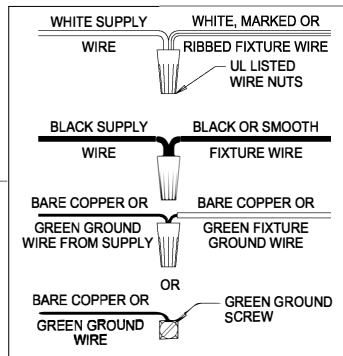

WARNING - If any Special Control Devices are used with this Fixture, Follow the Instructions Carefully to assure full compliance with N.E.C. requirements. If there are any questions, contact a Qualified Electrical Contractor.
WARNING - This product contains chemicals known to the State of California to cause cancer, birth defects and /or other reproductive harm. Thoroughly wash hands after installing, handling, cleaning, or otherwise touching this product.
CAUTION - All glass is fragile, use care when handling Glass component(s) and or Lamp(s).

CANOPY MOUNTING & WIRE CONNECTION ASSEMBLY STEPS:

1. D,E → A
2. K → D
3. B,A → C
4. F → G
5. H,J → D

FIXTURE ASSEMBLY STEPS:

1. N,M,P → L
2. Q → L

**B, C, G & Q
 (NOT FURNISHED)
 (NO INCLUIDA)
 (NON FOURNIE)**