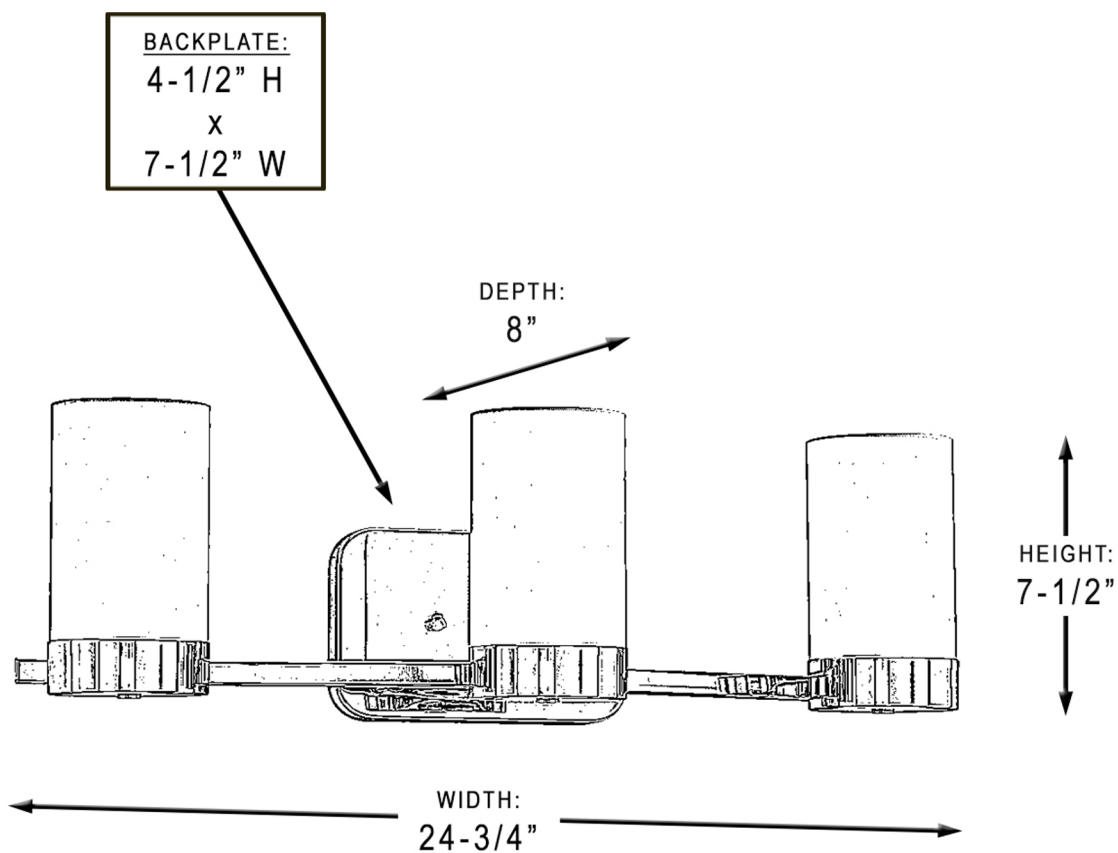

## UHP2293

INTERIOR BATHROOM FIXTURE

<b>Collection</b>	Madison
<b>Finish</b>	Brushed Bronze
<b>Shade</b>	Etched white
<b>Bulb Type</b>	A19 Medium Base
<b>Bulb Wattage</b>	100 W
<b>Number of Bulbs</b>	3
<b>Bulbs Included</b>	No
<b>Certification</b>	cULus
<b>Rated For</b>	Damp Locations
<b>Weight</b>	4.6 LBS
<b>Chain Length</b>	N/A
<b>Extension Rods</b>	0
<b>Material Construction</b>	Steel