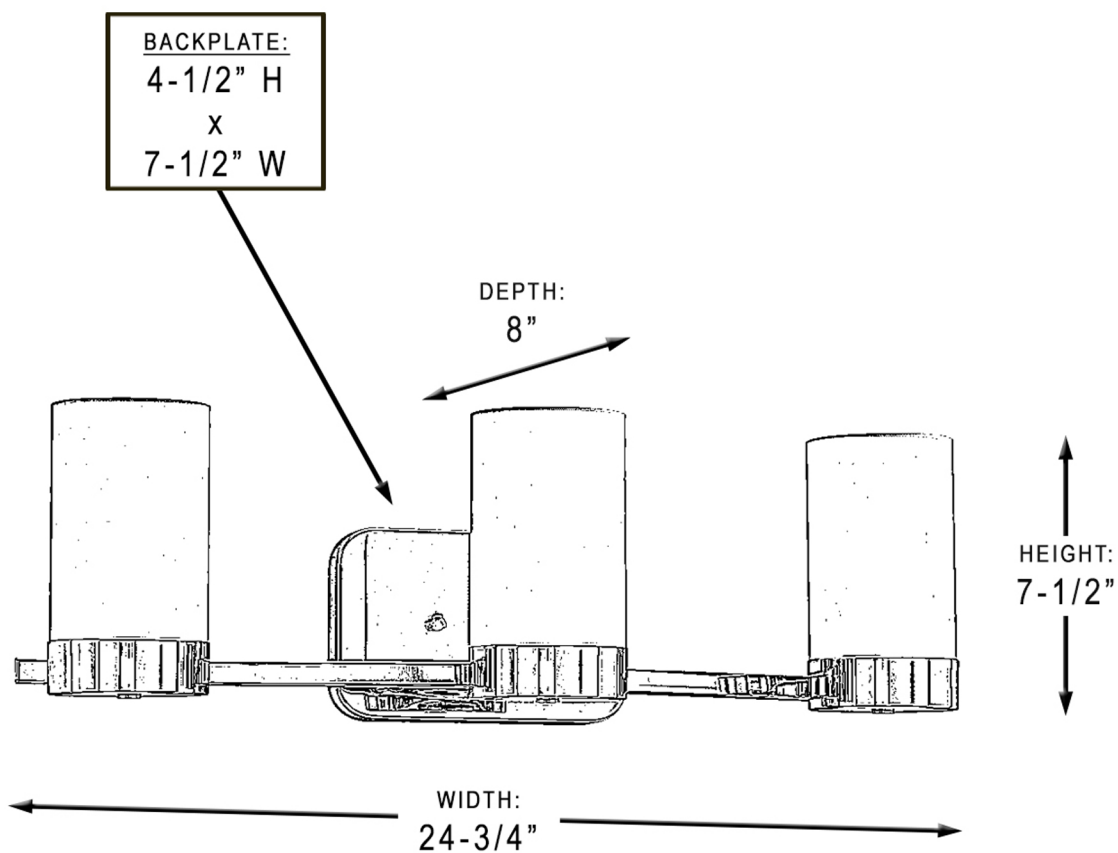

urban ambiance

UHP2292

INTERIOR BATHROOM FIXTURE

Collection	Madison
Finish	Polished Chrome
Shade	Etched white
Bulb Type	A19 Medium Base
Bulb Wattage	100 W
Number of Bulbs	3
Bulbs Included	No
Certification	cULus
Rated For	Damp Locations
Weight	4.6 LBS
Chain Length	N/A
Extension Rods	0
Material Construction	Steel