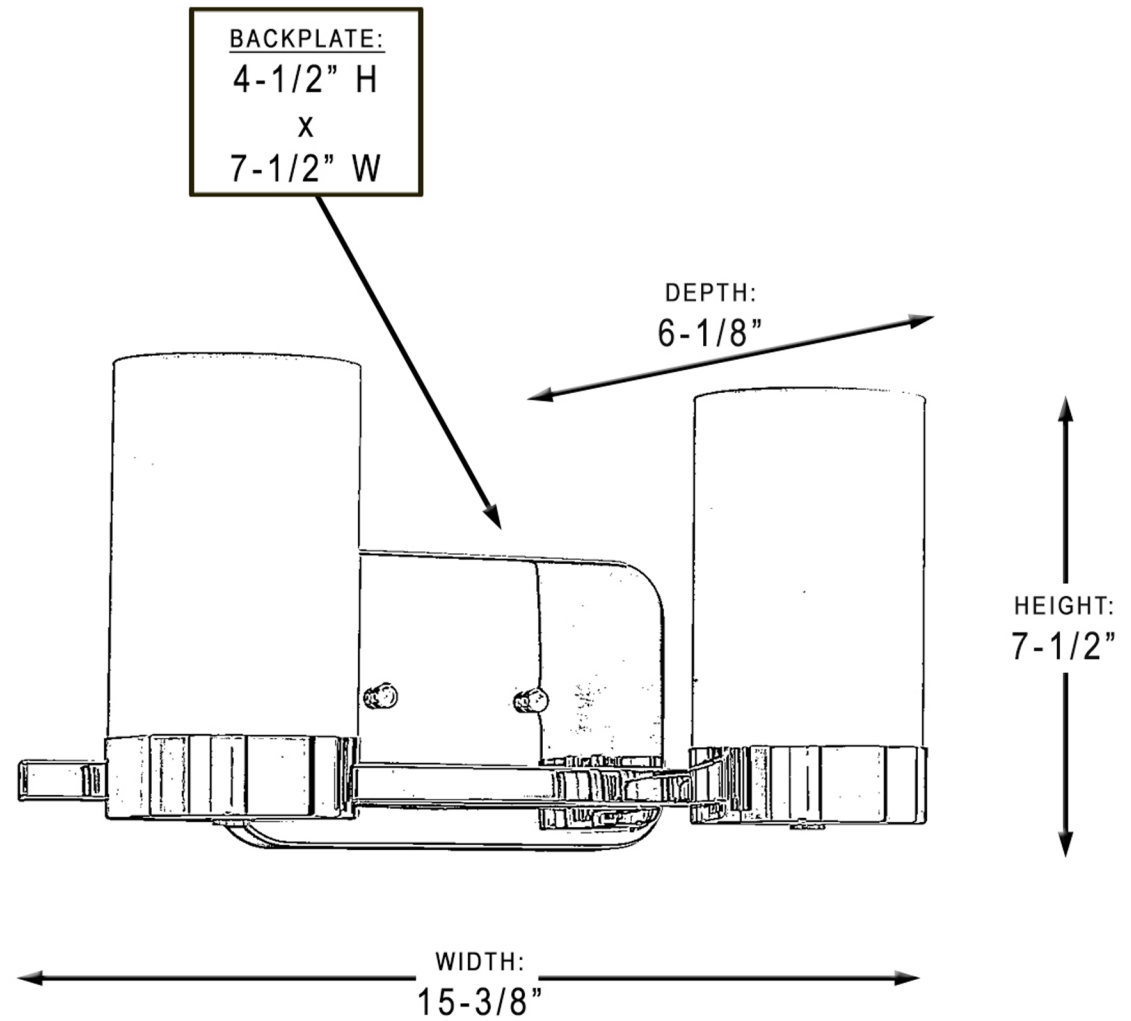

## UHP2291

INTERIOR BATHROOM FIXTURE

<b>Collection</b>	Madison
<b>Finish</b>	Brushed Bronze
<b>Shade</b>	Etched white
<b>Bulb Type</b>	A19 Medium Base
<b>Bulb Wattage</b>	100 W
<b>Number of Bulbs</b>	2
<b>Bulbs Included</b>	No
<b>Certification</b>	cULus
<b>Rated For</b>	Damp Locations
<b>Weight</b>	3 LBS
<b>Chain Length</b>	N/A
<b>Extension Rods</b>	0
<b>Material Construction</b>	Steel