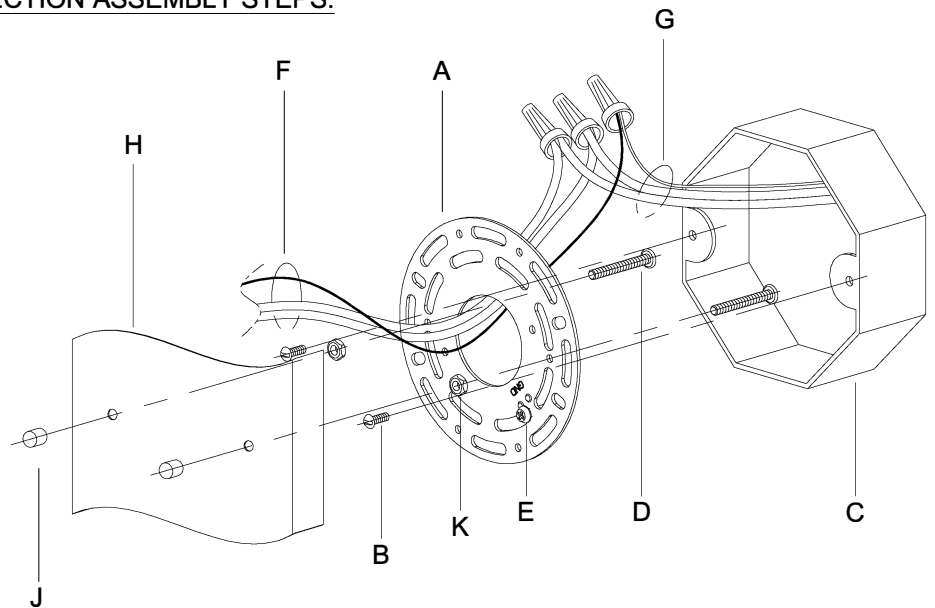

WARNING - If any Special Control Devices are used with this Fixture, Follow the Instructions Carefully to assure full compliance with N.E.C. requirements. If there are any questions, contact a Qualified Electrical Contractor.
WARNING - This product contains chemicals known to the State of California to cause cancer, birth defects and /or other reproductive harm. Thoroughly wash hands after installing, handling, cleaning, or otherwise touching this product.
CAUTION - All glass is fragile, use care when handling Glass component(s) and or Lamp(s).

CANOPY MOUNTING & WIRE CONNECTION ASSEMBLY STEPS:

1. D,E → A
2. K → D
3. B,A → C
4. F → G
5. H,J → D

FIXTURE ASSEMBLY STEPS:

1. N,M,P → L
2. Q → L

**B, C, G & Q
 (NOT FURNISHED)
 (NO INCLUIDA)
 (NON FOURNIE)**