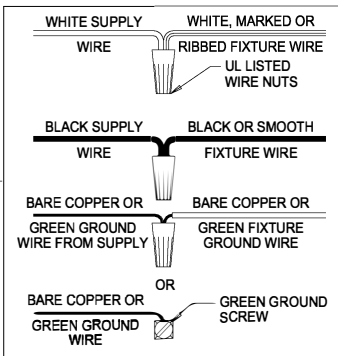

WARNING - If any Special Control Devices are used with this Fixture, Follow the Instructions Carefully to assure full compliance with N.E.C. requirements. If there are any questions, contact a Qualified Electrical Contractor.
WARNING - This product contains chemicals known to the State of California to cause cancer, birth defects and /or other reproductive harm. Thoroughly wash hands after installing, handling, cleaning, or otherwise touching this product.
CAUTION - All glass is fragile, use care when handling Glass component(s) and or Lamp(s).

CANOPY MOUNTING & WIRE CONNECTION ASSEMBLY STEPS:

1. D,E → A
2. K → D
3. B,A → C
4. F → G
5. H,J → D

FIXTURE ASSEMBLY STEPS:

1. N,M,P → L
2. Q → L

**B, C, G & Q
 (NOT FURNISHED)
 (NO INCLUIDA)
 (NON FOURNIE)**