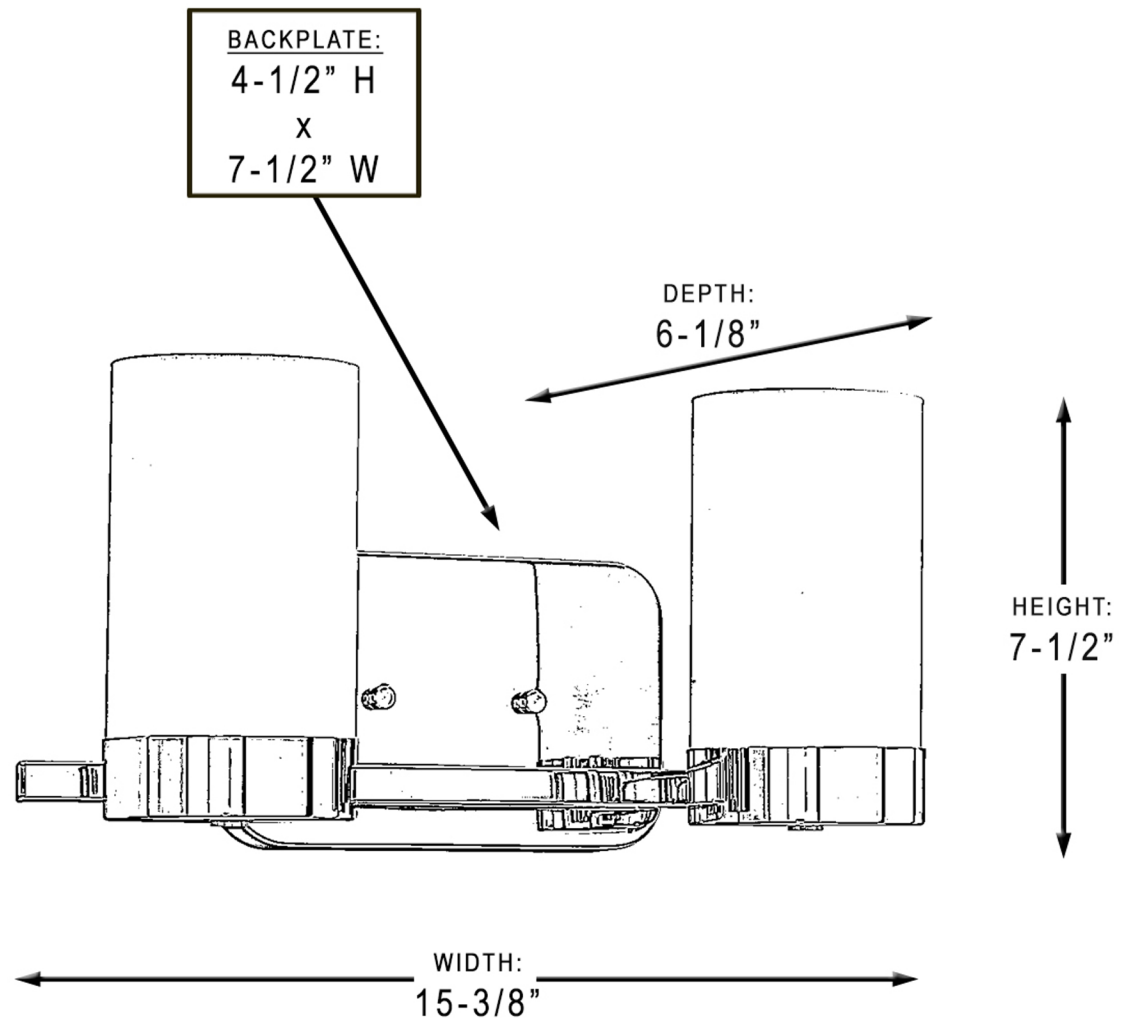

## UHP2290

INTERIOR BATHROOM FIXTURE

<b>Collection</b>	Madison
<b>Finish</b>	Polished Chrome
<b>Shade</b>	Etched white
<b>Bulb Type</b>	A19 Medium Base
<b>Bulb Wattage</b>	100 W
<b>Number of Bulbs</b>	2
<b>Bulbs Included</b>	No
<b>Certification</b>	cULus
<b>Rated For</b>	Damp Locations
<b>Weight</b>	3 LBS
<b>Chain Length</b>	N/A
<b>Extension Rods</b>	0
<b>Material Construction</b>	Steel