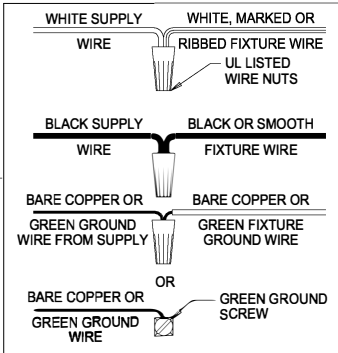

WARNING - If any Special Control Devices are used with this Fixture, Follow the Instructions Carefully to assure full compliance with N.E.C. requirements. If there are any questions, contact a Qualified Electrical Contractor.
WARNING - This product contains chemicals known to the State of California to cause cancer, birth defects and /or other reproductive harm. Thoroughly wash hands after installing, handling, cleaning, or otherwise touching this product.
CAUTION - All glass is fragile, use care when handling Glass component(s) and or Lamp(s).

CANOPY MOUNTING & WIRE CONNECTION ASSEMBLY STEPS:

1. D,E → A
2. K → D
3. B,A → C
4. F → G
5. H,J → D

FIXTURE ASSEMBLY STEPS:

1. N,M,P → L
2. Q → L

**B, C, G & Q
 (NOT FURNISHED)
 (NO INCLUIDA)
 (NON FOURNIE)**