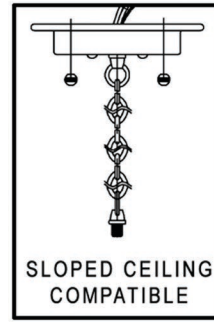

### INTERIOR CHANDELIER

<b>Collection</b>	Aurora
<b>Finish</b>	Olde Bronze
<b>Shade</b>	White Textured
<b>Bulb Type</b>	B10 Candelabra
<b>Bulb Wattage</b>	60W
<b>Number of Bulbs</b>	5
<b>Bulbs Included</b>	NO
<b>Certification</b>	UL
<b>Rated For</b>	Dry Locations
<b>Weight</b>	8 Pounds
<b>Chain Length</b>	3.5 Feet
<b>Extension Rods</b>	N/A
<b>Material Construction</b>	Steel