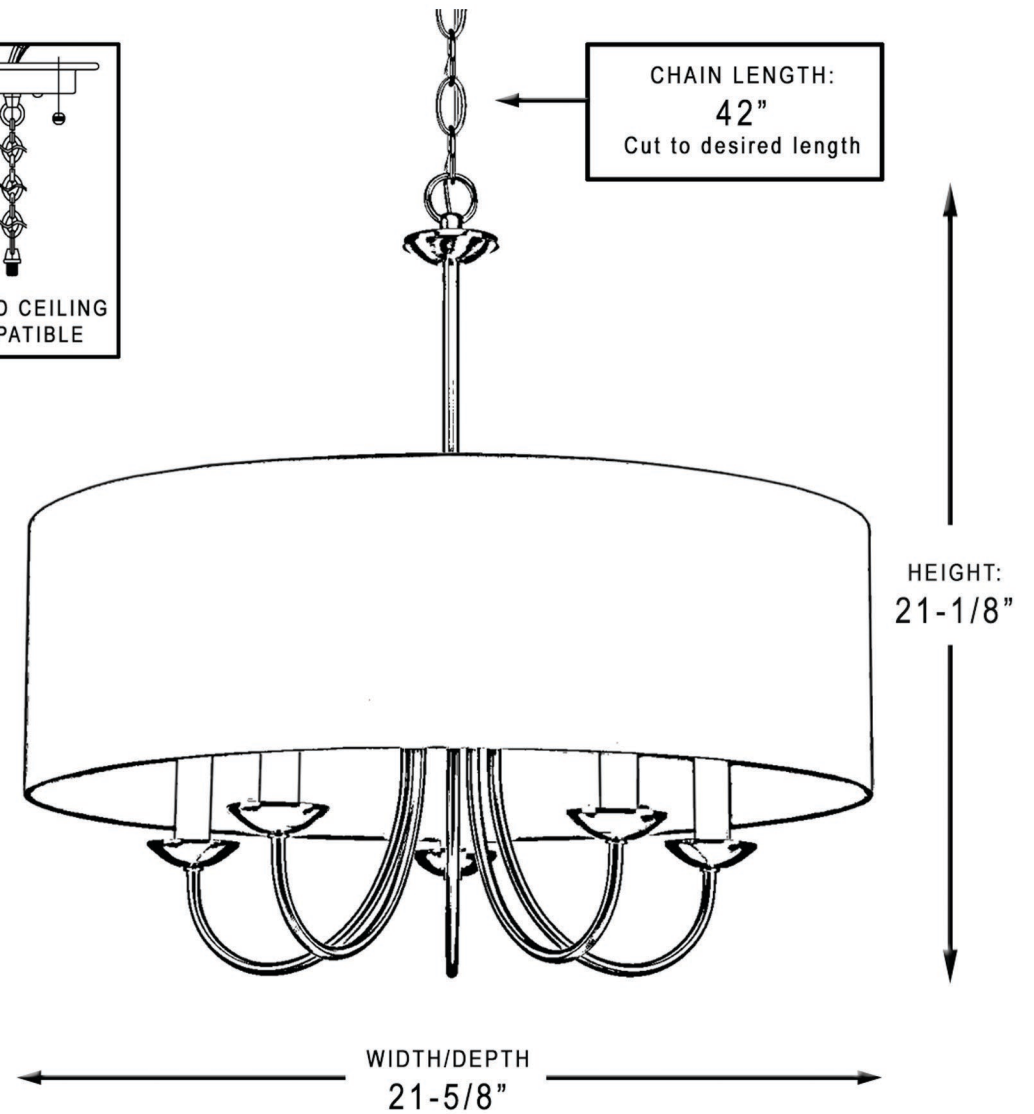

### INTERIOR CHANDELIER

<b>Collection</b>	Aurora
<b>Finish</b>	Olde Bronze
<b>Shade</b>	White Textured
<b>Bulb Type</b>	B10 Candelabra
<b>Bulb Wattage</b>	60W
<b>Number of Bulbs</b>	5
<b>Bulbs Included</b>	NO
<b>Certification</b>	UL
<b>Rated For</b>	Dry Locations
<b>Weight</b>	8 Pounds
<b>Chain Length</b>	3.5 Feet
<b>Extension Rods</b>	N/A
<b>Material Construction</b>	Steel