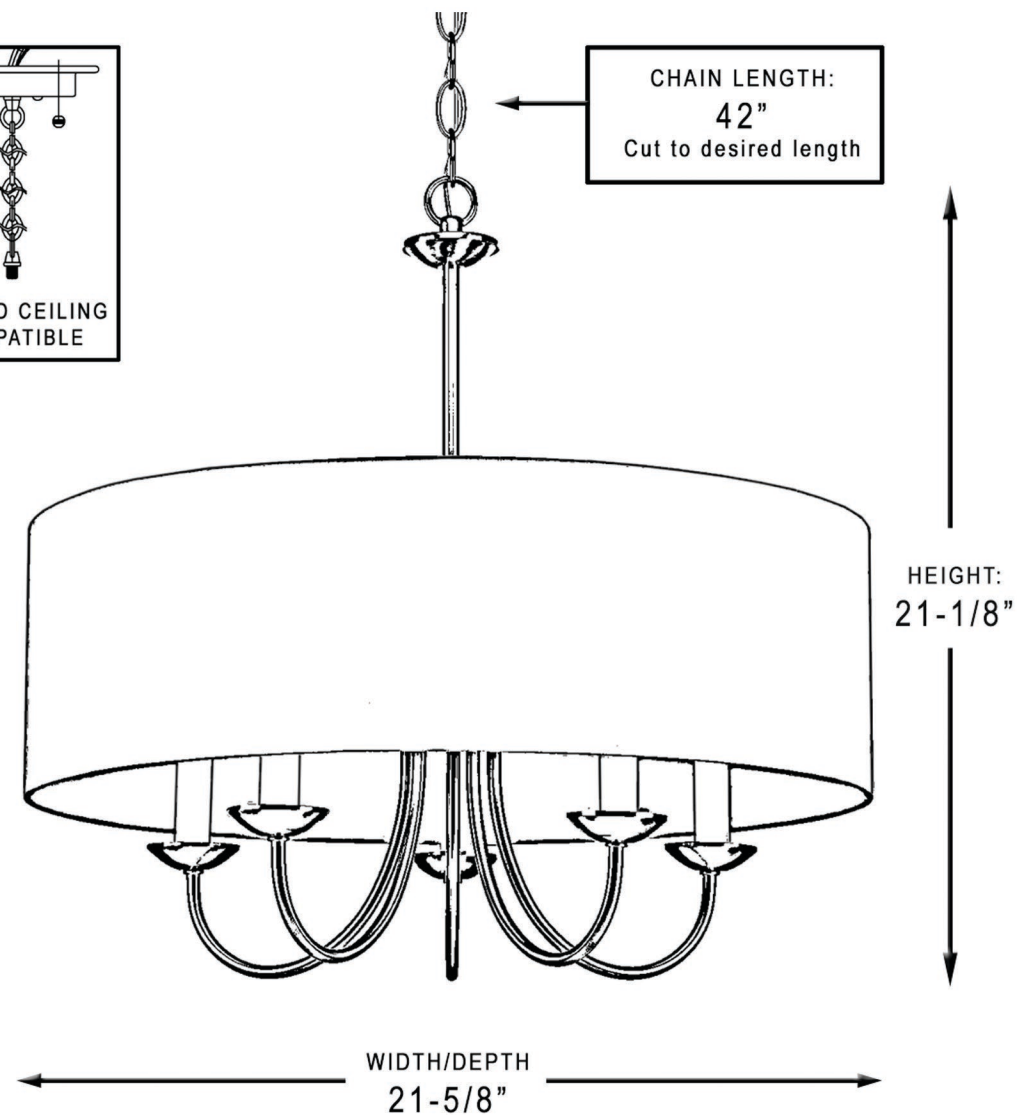

urban ambiance

UHP2280

INTERIOR CHANDELIER

Collection	Aurora
Finish	Brushed Nickel
Shade	White Textured
Bulb Type	B10 Candelabra
Bulb Wattage	60W
Number of Bulbs	5
Bulbs Included	NO
Certification	UL
Rated For	Dry Locations
Weight	8 Pounds
Chain Length	3.5 Feet
Extension Rods	N/A
Material Construction	Steel