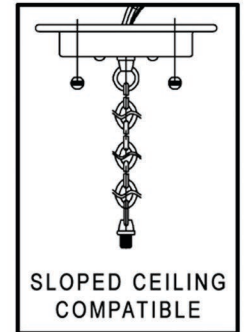

urban ambiance

UHP2278

INTERIOR PENDANT LIGHT

DOWNRODS:
ONE (1): 6"
FOUR (4): 12"
Use as many as needed,
discard unused

Collection	Bradford
Finish	Polished Nickel
Shade	None
Bulb Type	B10 Candelabra
Bulb Wattage	60W
Number of Bulbs	1
Bulbs Included	NO
Certification	UL
Rated For	Dry Locations
Weight	3.63 Pounds
Chain Length	8 inches
Extension Rods	one 6", four 12"
Material Construction	Steel