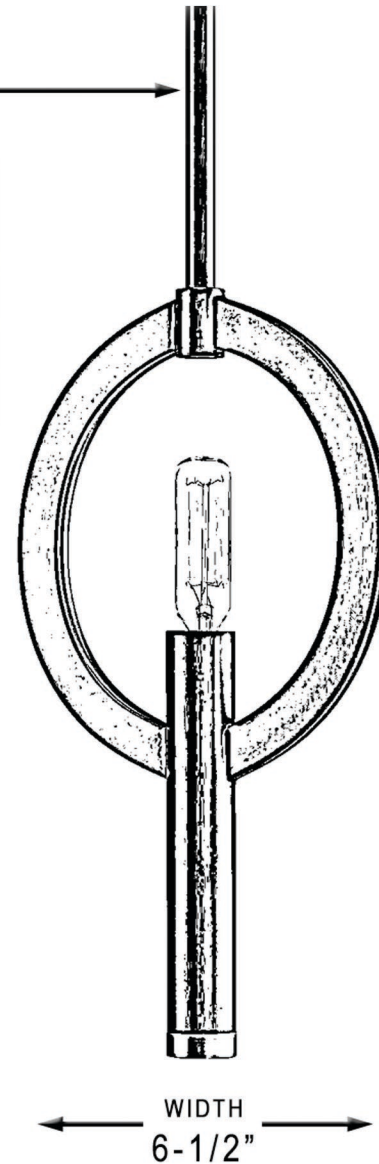

urban ambiance

UHP2278

INTERIOR PENDANT LIGHT

DOWNRODS:
ONE (1): 6"
FOUR (4): 12"
Use as many as needed,
discard unused

Collection	Bradford
Finish	Polished Nickel
Shade	None
Bulb Type	B10 Candelabra
Bulb Wattage	60W
Number of Bulbs	1
Bulbs Included	NO
Certification	UL
Rated For	Dry Locations
Weight	3.63 Pounds
Chain Length	8 inches
Extension Rods	one 6", four 12"
Material Construction	Steel