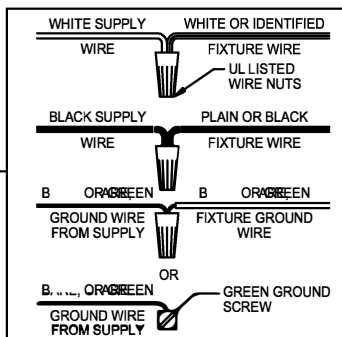

WARNING - If any Special Control Devices are used with this Fixture, Follow the Instructions Carefully to assure full compliance with N.E.C. requirements. If there are any questions, contact a Qualified Electrical Contractor.
WARNING - This product contains chemicals known to the State of California to cause cancer, birth defects and /or other reproductive harm. Thoroughly wash hands after installing, handling, cleaning, or otherwise touching this product.
CAUTION - All glass is fragile, use care when handling Glass component(s) and or Lamp(s).

ASSEMBLY STEPS:

PASOS PARA ENSAMBLAR:

MODE D'ASSEMBLAGE:

1. D,E → A
2. B,A → C
3. T,U,H → D (TO LOCK) (APRETAR) (À VERROUILLER)
4. U → H
5. F → P,N,M
6. P → Q
7. M → N
8. L → M
9. K,J → L
10. L → H
11. F → L,K,J,H,D
12. F → G
13. J,K → H
14. R → S

**B, C, G & R
(NOT FURNISHED)
(NO INCLUIDA)
(NON FOURNIE)**

ADJUST HEIGHT WITH "D"
T → A (TO LOCK)
AJUSTA LA ALTURA CON "D"
T → A (APRETAR)
RÉGLEZ LA HAUTEUR AVEC "D"
T → A (À VERROUILLER)

Attach (N), (P) to achieve overall desired length.
 Una (N), (P) para lograr la longitud deseada.
 Joignez (N), (P) pour obtenir la longueur voulue.