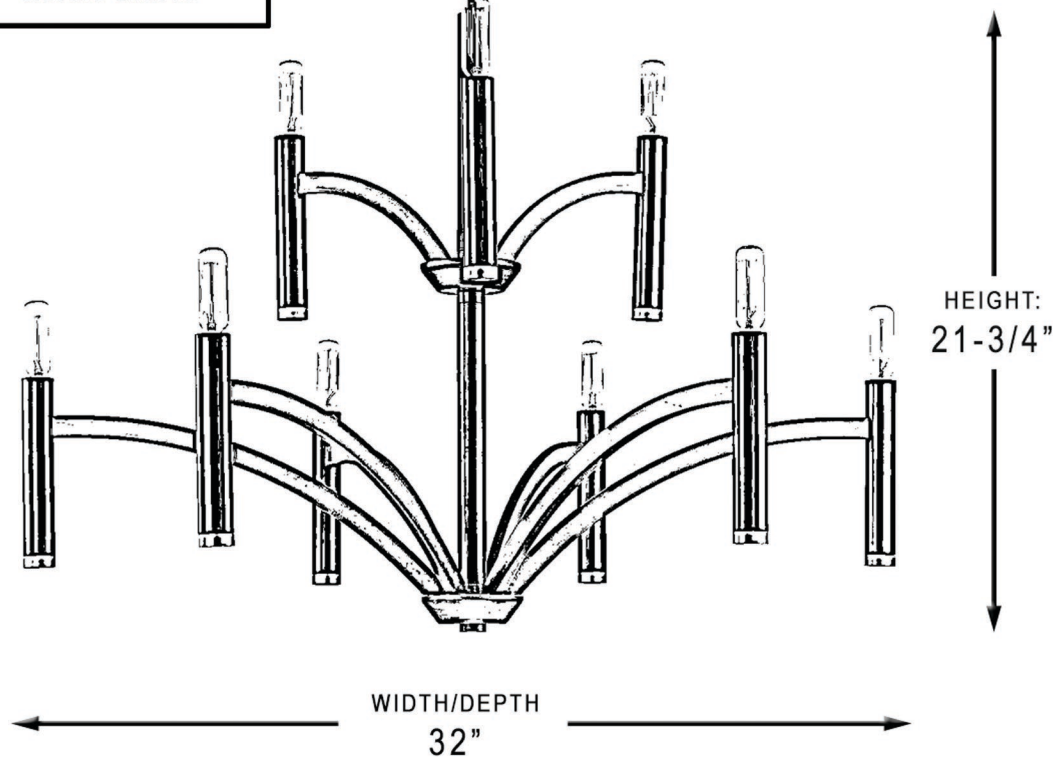

### INTERIOR CHANDELIER

DOWNRODS:  
ONE (1): 6"  
FOUR (4): 12"  
Use as many as needed,  
discard unused

<b>Collection</b>	Bradford
<b>Finish</b>	Polished Nickel
<b>Shade</b>	None
<b>Bulb Type</b>	B10 Candelabra
<b>Bulb Wattage</b>	60W
<b>Number of Bulbs</b>	9
<b>Bulbs Included</b>	NO
<b>Certification</b>	UL
<b>Rated For</b>	Dry Locations
<b>Weight</b>	15.62 Pounds
<b>Chain Length</b>	8 inches
<b>Extension Rods</b>	one 6", four 12"
<b>Material Construction</b>	Steel