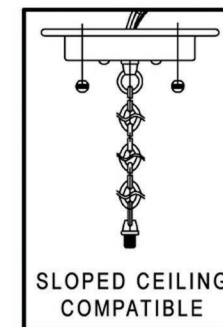

### INTERIOR CHANDELIER

DOWNRODS:  
ONE (1): 6"  
FOUR (4): 12"  
Use as many as needed,  
discard unused

<b>Collection</b>	Bradford
<b>Finish</b>	Polished Nickel
<b>Shade</b>	None
<b>Bulb Type</b>	B10 Candelabra
<b>Bulb Wattage</b>	60W
<b>Number of Bulbs</b>	9
<b>Bulbs Included</b>	NO
<b>Certification</b>	UL
<b>Rated For</b>	Dry Locations
<b>Weight</b>	15.62 Pounds
<b>Chain Length</b>	8 inches
<b>Extension Rods</b>	one 6", four 12"
<b>Material Construction</b>	Steel