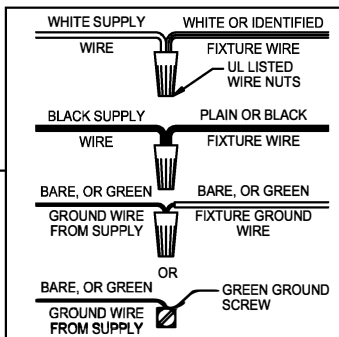

WARNING - If any Special Control Devices are used with this Fixture, Follow the Instructions Carefully to assure full compliance with N.E.C. requirements. If there are any questions, contact a Qualified Electrical Contractor.
WARNING - This product contains chemicals known to the State of California to cause cancer, birth defects and /or other reproductive harm. Thoroughly wash hands after installing, handling, cleaning, or otherwise touching this product.
CAUTION - All glass is fragile, use care when handling Glass component(s) and or Lamp(s).

ASSEMBLY STEPS:

PASOS PARA ENSAMBLAR:

MODE D'ASSEMBLAGE:

1. D,E → A
2. B,A → C
3. U,V,H → D (TO LOCK) (APRETAR)
4. V → H (À VERROUILLER)
5. F → R,Q
6. Q → R
7. F → P,N,M
8. P → Q
9. M → N
10. L → M
11. K,J → L
12. L → H
13. F → L,K,J,H,D
14. F → G
15. J,K → H
16. S → T

**B, C, G & S
(NOT FURNISHED)
(NO INCLUIDA)
(NON FOURNIE)**

ADJUST HEIGHT WITH "D"
U → A (TO LOCK)

AJUSTA LA ALTURA CON "D"
U → A (APRETAR)

RÉGLEZ LA HAUTEUR AVEC "D"
U → A (À VERROUILLER)

Attach (N), (P) to achieve overall desired length.
 Una (N), (P) para lograr la longitud deseada.
 Joignez (N), (P) pour obtenir la longueur voulue.