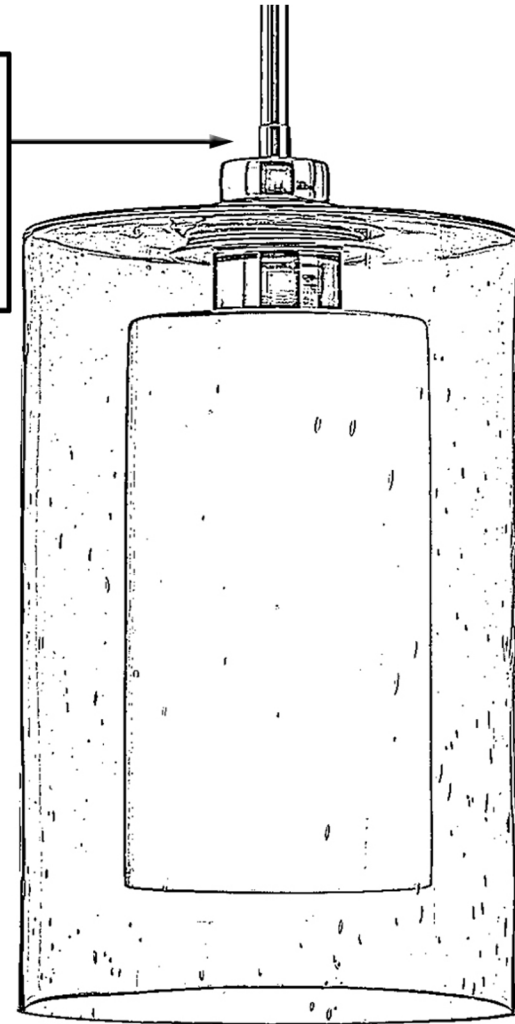

#### DOWNRODS:

ONE (1): 6"  
FOUR (4): 12"

Use as many as needed,  
discard unused

HEIGHT:  
13-1/2"

DIAMETER:  
7-3/4"

<b>Collection</b>	Memphis
<b>Finish</b>	Charcoal
<b>Shade</b>	Etched white inner, seeded glass outer
<b>Bulb Type</b>	A19 Medium Base
<b>Bulb Wattage</b>	100 W
<b>Number of Bulbs</b>	1
<b>Bulbs Included</b>	No
<b>Certification</b>	cULus
<b>Rated For</b>	Damp Locations
<b>Weight</b>	6.28 LBS
<b>Chain Length</b>	8 in
<b>Extension Rods</b>	one 6", four 12"
<b>Material Construction</b>	Steel