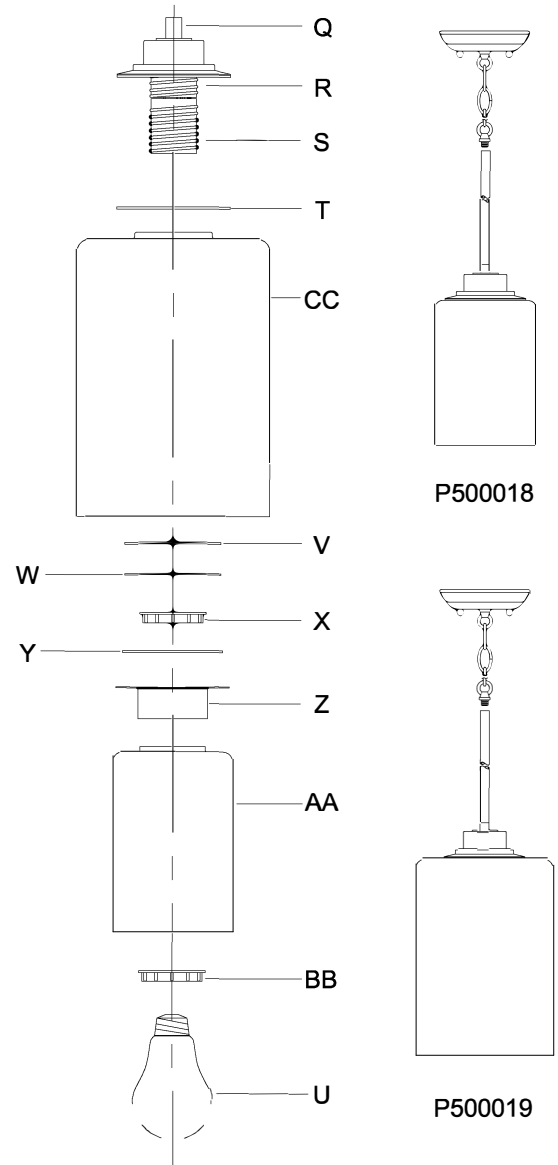

CAUTION - All glass is fragile, use care when handling Glass component(s) and or Lamp(s).

CANOPY MOUNTING & WIRE CONNECTION ASSEMBLY STEPS:

1. D,E → A
2. B,A → C
3. F → P,N,M
4. P → Q
5. M → N
6. L → M,K
7. F → L,K,H
8. F → G
9. H,J → D

Attach (N), (P) to achieve overall desired length.
 Una (N), (P) para lograr la longitud deseada.
 Joignez (N), (P) pour obtenir la longueur voulue.

FIXTURE ASSEMBLY STEPS:

1. T,CC,V,W,X → R
2. Y,Z,AA,BB → S
3. U → S