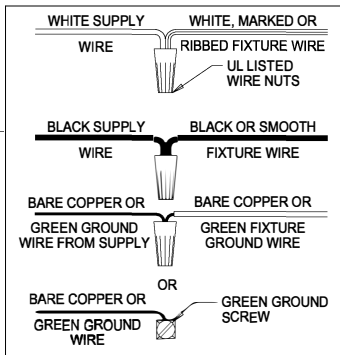

WARNING - If any Special Control Devices are used with this Fixture, Follow the Instructions Carefully to assure full compliance with N.E.C. requirements. If there are any questions, contact a Qualified Electrical Contractor.

CAUTION - All glass is fragile, use care when handling Glass component(s) and or Lamp(s).

CANOPY MOUNTING & WIRE CONNECTION ASSEMBLY STEPS:

1. D,E → A
2. B,A → C
3. F → P,N,M
4. P → Q
5. M → N
6. L → M,K
7. F → L,K,H
8. F → G
9. H,J → D