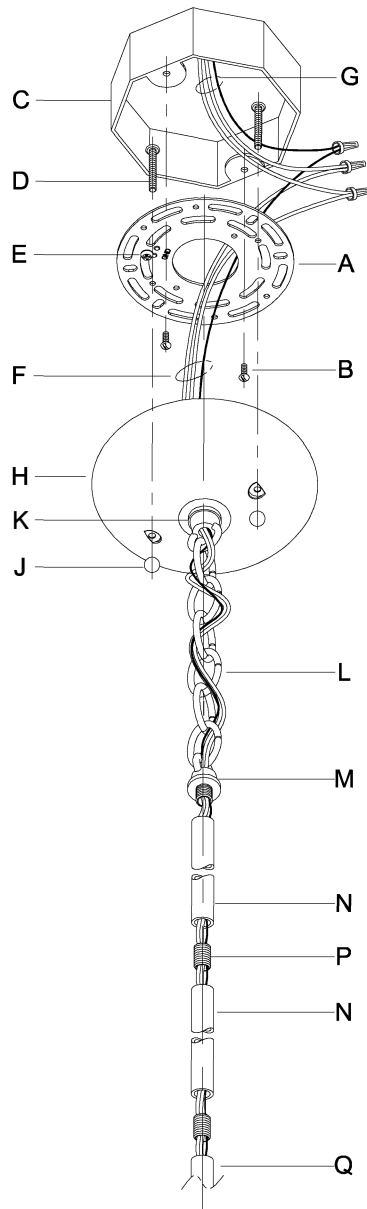

CAUTION - All glass is fragile, use care when handling Glass component(s) and or Lamp(s).

CANOPY MOUNTING & WIRE CONNECTION ASSEMBLY STEPS:

1. D,E → A
2. B,A → C
3. F → P,N,M
4. P → Q
5. M → N
6. L → M,K
7. F → L,K,H
8. F → G
9. H,J → D

Attach (N), (P) to achieve overall desired length.
 Una (N), (P) para lograr la longitud deseada.
 Joignez (N), (P) pour obtenir la longueur voulue.

FIXTURE ASSEMBLY STEPS:

1. T,CC,V,W,X → R
2. Y,Z,AA,BB → S
3. U → S