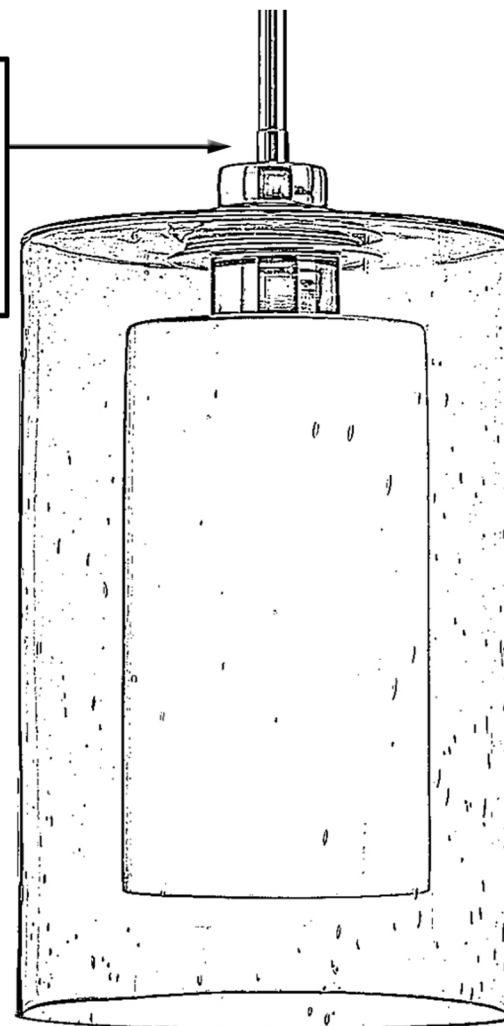

### INTERIOR PENDANT LIGHT

#### DOWNRODS:

ONE (1): 6"  
FOUR (4): 12"

Use as many as needed,  
discard unused

SLOPED CEILING  
COMPATIBLE

HEIGHT:  
13-1/2"

DIAMETER:  
7-3/4"

<b>Collection</b>	Memphis
<b>Finish</b>	Polished Chrome
<b>Shade</b>	Etched white inner, seeded glass outer
<b>Bulb Type</b>	A19 Medium Base
<b>Bulb Wattage</b>	100 W
<b>Number of Bulbs</b>	1
<b>Bulbs Included</b>	No
<b>Certification</b>	cULus
<b>Rated For</b>	Damp Locations
<b>Weight</b>	6.28 LBS
<b>Chain Length</b>	8 in
<b>Extension Rods</b>	one 6", four 12"
<b>Material Construction</b>	Steel