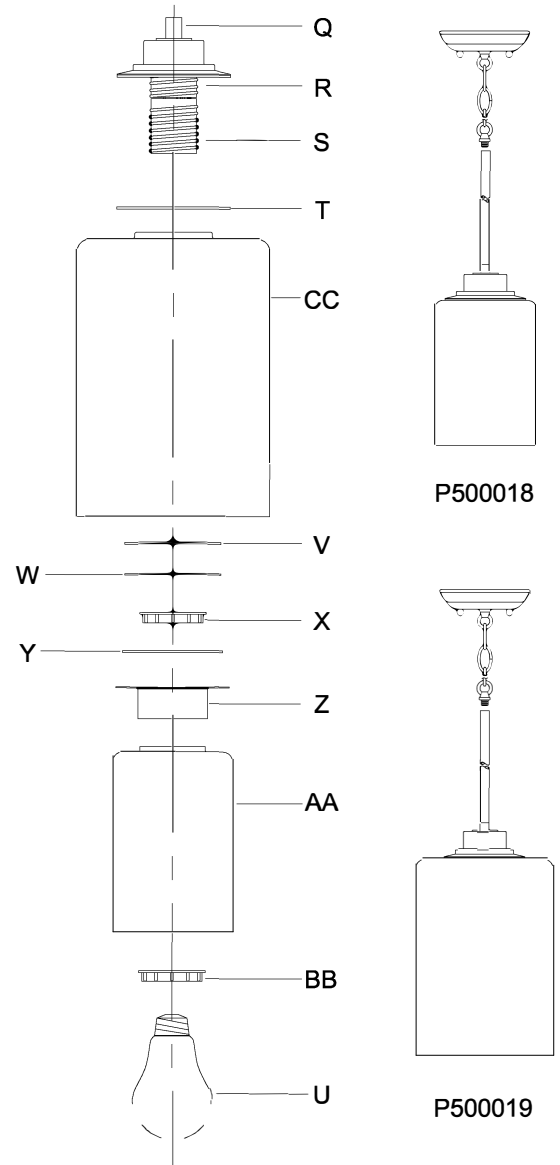

CAUTION - All glass is fragile, use care when handling Glass component(s) and or Lamp(s).

CANOPY MOUNTING & WIRE CONNECTION ASSEMBLY STEPS:

1. D,E → A
2. B,A → C
3. F → P,N,M
4. P → Q
5. M → N
6. L → M,K
7. F → L,K,H
8. F → G
9. H,J → D

Attach (N), (P) to achieve overall desired length.
 Una (N), (P) para lograr la longitud deseada.
 Joignez (N), (P) pour obtenir la longueur voulue.

FIXTURE ASSEMBLY STEPS:

1. T,CC,V,W,X → R
2. Y,Z,AA,BB → S
3. U → S