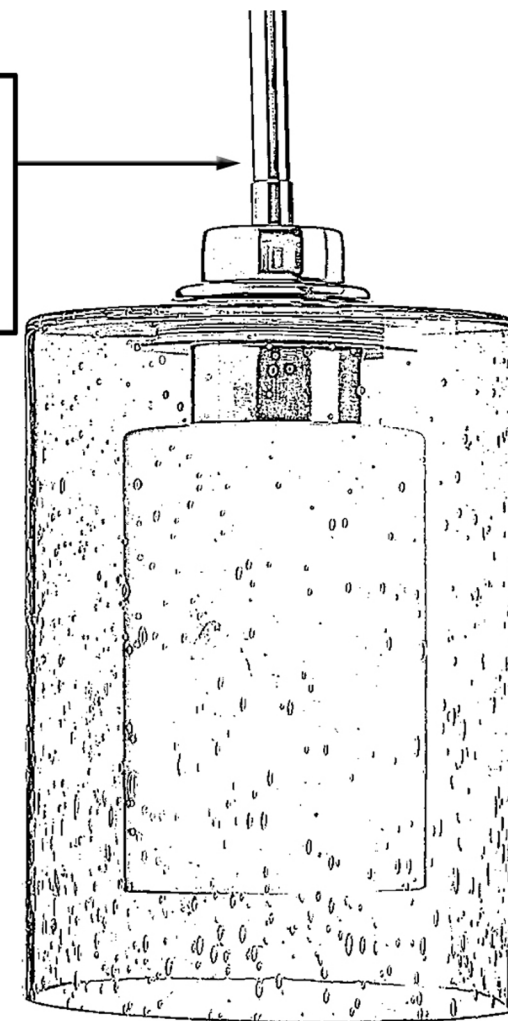

urban ambiance

UHP2261

INTERIOR PENDANT LIGHT

DOWNRODS:

ONE (1): 6"
FOUR (4): 12"

Use as many as needed,
discard unused

HEIGHT:
10"

DIAMETER:
5-7/8"

Collection	Memphis
Finish	Charcoal
Shade	Etched white inner, seeded glass outer
Bulb Type	A19 Medium Base
Bulb Wattage	100 W
Number of Bulbs	1
Bulbs Included	No
Certification	cULus
Rated For	Damp Locations
Weight	4.43 LBS
Chain Length	8 in
Extension Rods	one 6", four 12"
Material Construction	Steel