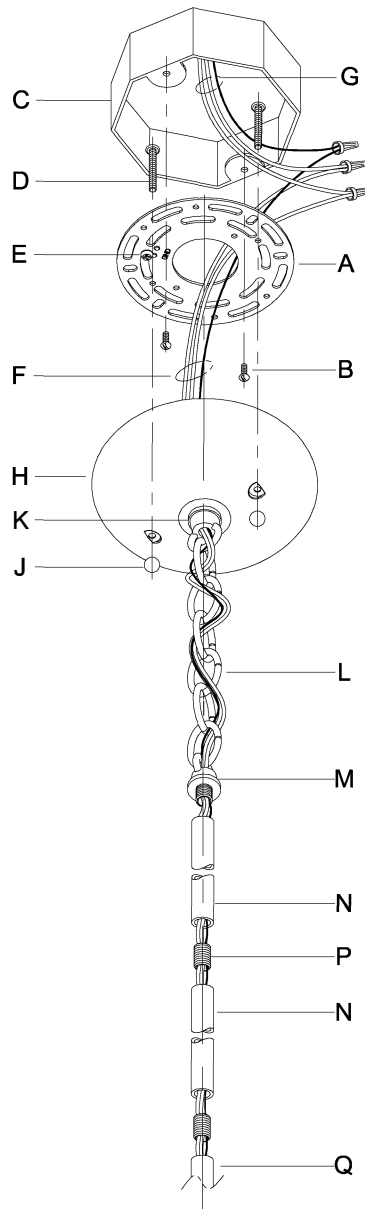

CAUTION - All glass is fragile, use care when handling Glass component(s) and or Lamp(s).

CANOPY MOUNTING & WIRE CONNECTION ASSEMBLY STEPS:

1. D,E → A
2. B,A → C
3. F → P,N,M
4. P → Q
5. M → N
6. L → M,K
7. F → L,K,H
8. F → G
9. H,J → D

Attach (N), (P) to achieve overall desired length.
 Una (N), (P) para lograr la longitud deseada.
 Joignez (N), (P) pour obtenir la longueur voulue.

FIXTURE ASSEMBLY STEPS:

1. T,CC,V,W,X → R
2. Y,Z,AA,BB → S
3. U → S