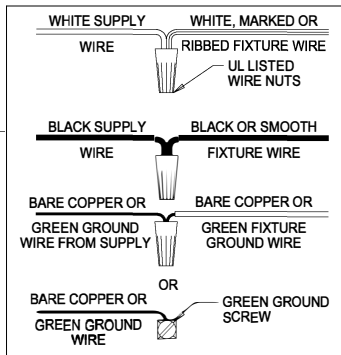

WARNING - If any Special Control Devices are used with this Fixture, Follow the Instructions Carefully to assure full compliance with N.E.C. requirements. If there are any questions, contact a Qualified Electrical Contractor.

CAUTION - All glass is fragile, use care when handling Glass component(s) and or Lamp(s).

CANOPY MOUNTING & WIRE CONNECTION ASSEMBLY STEPS:

1. D,E → A
2. B,A → C
3. F → P,N,M
4. P → Q
5. M → N
6. L → M,K
7. F → L,K,H
8. F → G
9. H,J → D