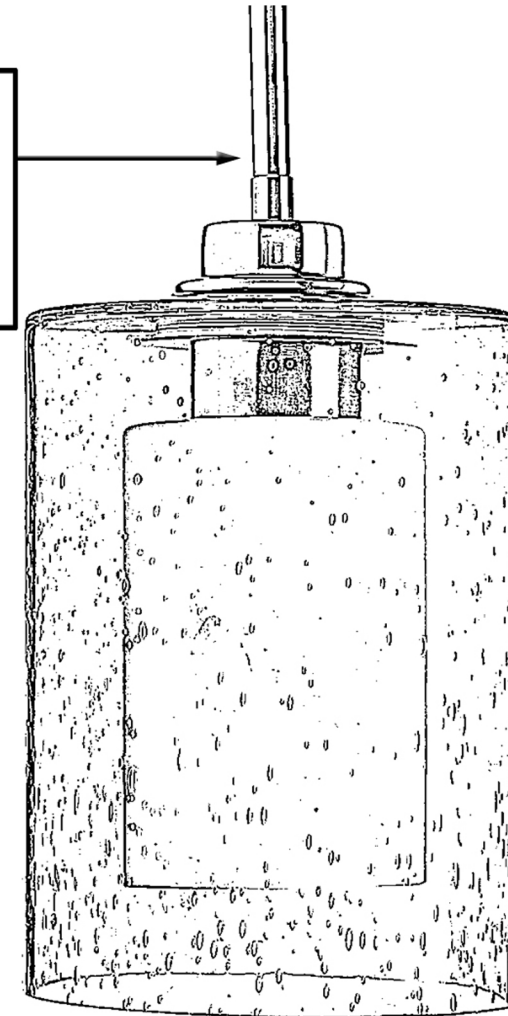

urban ambiance

UHP2260

INTERIOR PENDANT LIGHT

Collection	Memphis
Finish	Polished Chrome
Shade	Etched white inner, seeded glass outer
Bulb Type	A19 Medium Base
Bulb Wattage	100 W
Number of Bulbs	1
Bulbs Included	No
Certification	cULus
Rated For	Damp Locations
Weight	4.43 LBS
Chain Length	8 in
Extension Rods	one 6", four 12"
Material Construction	Steel

DOWNRODS:

ONE (1): 6"
FOUR (4): 12"

Use as many as needed,
discard unused

HEIGHT:
10"

DIAMETER:
5-7/8"