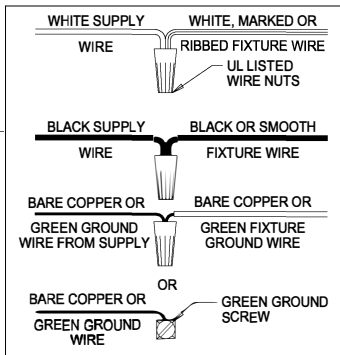

WARNING - If any Special Control Devices are used with this Fixture, Follow the Instructions Carefully to assure full compliance with N.E.C. requirements. If there are any questions, contact a Qualified Electrical Contractor.

WARNING - This product contains chemicals known to the State of California to cause cancer, birth defects and /or other reproductive harm. Thoroughly wash hands after installing, handling, cleaning, or otherwise touching this product.

CAUTION - All glass is fragile, use care when handling Glass component(s) and or Lamp(s).

CANOPY MOUNTING & WIRE CONNECTION ASSEMBLY STEPS:

1. D,E → A
2. B,A → C
3. F → P,N,M
4. P → Q
5. M → N
6. L → M,K
7. F → L,K,H
8. F → G
9. H,J → D

Attach (N), (P) to achieve overall desired length.
Una (N), (P) para lograr la longitud deseada.
Joignez (N), (P) pour obtenir la longueur voulue.