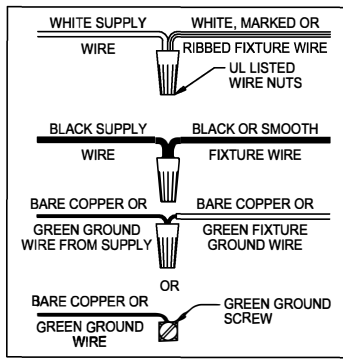

UHP2255

WARNING - If any Special Control Devices are used with this Fixture, Follow the Instructions Carefully to assure full compliance with N.E.C. requirements. If there are any questions, contact a Qualified Electrical Contractor.

WARNING - This product contains chemicals known to the State of California to cause cancer, birth defects and /or other reproductive harm. Thoroughly wash hands after installing, handling, cleaning, or otherwise touching this product.

CAUTION - All glass is fragile, use care when handling Glass component(s) and or Lamp(s).

CANOPY MOUNTING & WIRE CONNECTION ASSEMBLY STEPS:

ADJUST HEIGHT WITH "D"
N → A (TO LOCK)
RÉGLEZ LA HAUTEUR AVEC "D"
N → A (À VERROUILLER)
AJUSTA LA ALTURA CON "D"
N → A (APRETAR)

**B,C,F & T
(NOT FURNISHED)
(NON FOURNIE)
(NO INCLUIDA)**

1. D,E → A
2. B,A → C
3. N,P,H → D (TO LOCK) (À VERROUILLER)
4. P → H (APRETAR)
5. F → M
6. L → M
7. J,K → L
8. L → H
9. F → L,K,J,H,D
10. F → G
11. J,K → H
12. Q → R
13. U → V,T
14. Q,R → V
15. W,R → Q
16. S → V
17. V → M