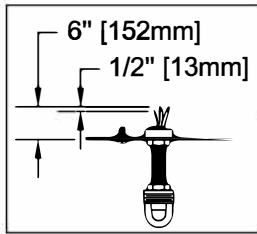

**CAUTION** - All glass is fragile, use care when handling Glass component(s) and or Lamp(s).

\*\*\*\*\*

**CANOPY MOUNTING & WIRE CONNECTION ASSEMBLY STEPS:**

1. D,E → A
2. B,A → C
3. N,P,H → D
4. P → H (TO LOCK) (À VERROUILLER) (APRETAR)
5. F → M
6. L → M
7. J,K → L
8. L → H
9. F → L,K,J,H,D
10. F → G
11. J,K → H
12. → Q
13. S → Q
14. V,R → Q
15. U,R → Q
16. Q → M