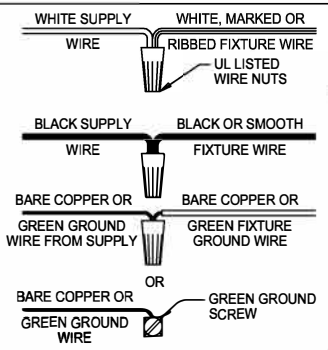

**WARNING** - If any Special Control Devices are used with this Fixture, Follow the Instructions Carefully to assure full compliance with N.E.C. requirements. If there are any questions, contact a Qualified Electrical Contractor.

**CAUTION** - All glass is fragile, use care when handling Glass component(s) and or Lamp(s).

\*\*\*\*\*

**CANOPY MOUNTING & WIRE CONNECTION ASSEMBLY STEPS:**

1. D,E → A
2. B,A → C
3. N,P,H → D
4. P → H (TO LOCK) (À VERROUILLER) (APRETAR)
5. F → M
6. L → M
7. J,K → L
8. L → H
9. F → L,K,J,H,D
10. F → G
11. J,K → H
12. → Q
13. S → Q
14. V,R → Q
15. U,R → Q
16. Q → M