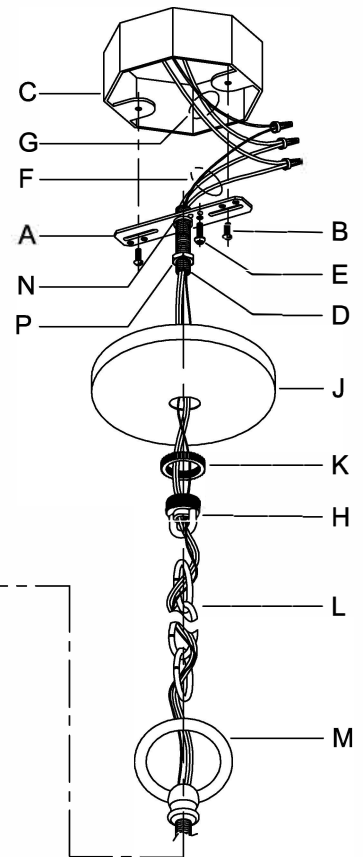

**WARNING** - If any Special Control Devices are used with this Fixture, Follow the Instructions Carefully to assure full compliance with N.E.C. requirements. If there are any questions, contact a Qualified Electrical Contractor.

**CAUTION** - All glass is fragile, use care when handling Glass component(s) and or Lamp(s).

\*\*\*\*\*

**CANOPY MOUNTING & WIRE CONNECTION ASSEMBLY STEPS:**

1. D,E → A
2. B,A → C
3. N,P,H → D
4. P → H (TO LOCK) (À VERROUILLER) (APRETAR)
5. F → M
6. L → M
7. J,K → L
8. L → H
9. F → L,K,J,H,D
10. F → G
11. J,K → H
12. → Q
13. S → Q
14. V,R → Q
15. U,R → Q
16. Q → M