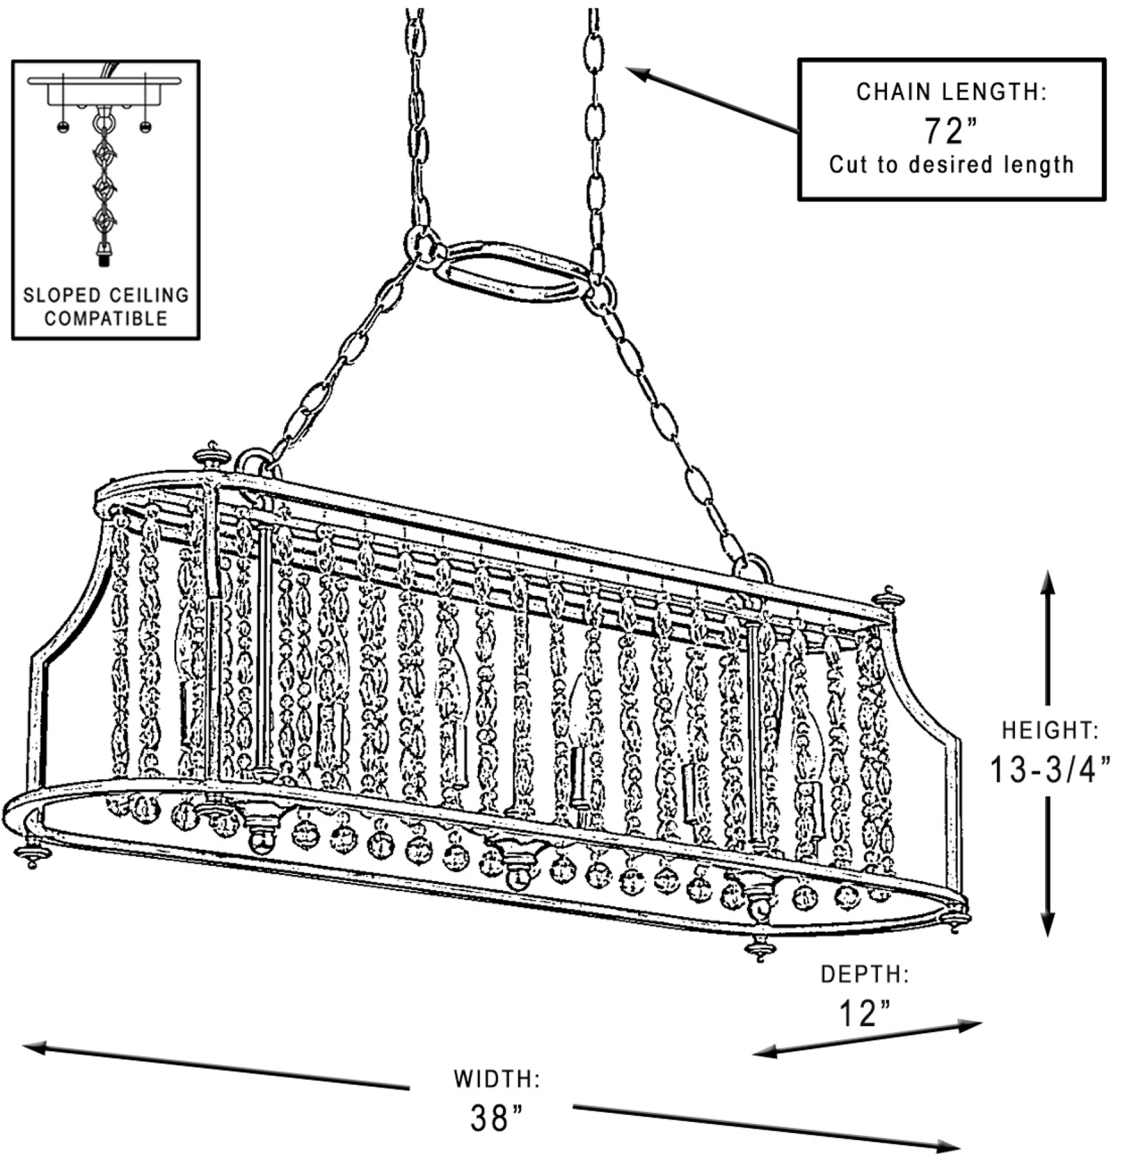

urban ambiance

UHP2251

INTERIOR CHANDELIER

Collection	Lexington
Finish	Antique Silver
Shade	0
Bulb Type	candelabra
Bulb Wattage	60 W
Number of Bulbs	6
Bulbs Included	No
Certification	cETLus
Rated For	Dry Locations
Weight	17.85 LBS
Chain Length	72 in
Extension Rods	0
Material Construction	Steel