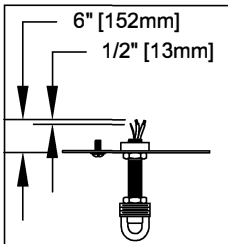

WARNING - If any Special Control Devices are used with this Fixture, Follow the Instructions Carefully to assure full compliance with N.E.C. requirements. If there are any questions, contact a Qualified Electrical Contractor.

WARNING - This product contains chemicals known to the State of California to cause cancer, birth defects and /or other reproductive harm. Thoroughly wash hands after installing, handling, cleaning, or otherwise touching this product.

CAUTION - All glass is fragile, use care when handling Glass component(s) and or Lamp(s).

*****
CANOPY MOUNTING & WIRE CONNECTION ASSEMBLY STEPS:

**C, B, G & U
(NOT FURNISHED)
(NON FOURNIE)
(NO INCLUIDA)**

ADJUST HEIGHT WITH "D"
N → A (TO LOCK)
AJUSTA LA ALTURA CON "D"
N → A (APRETAR)
RÉGLEZ LA HAUTEUR AVEC "D"
N → A (À VERROUILLER)