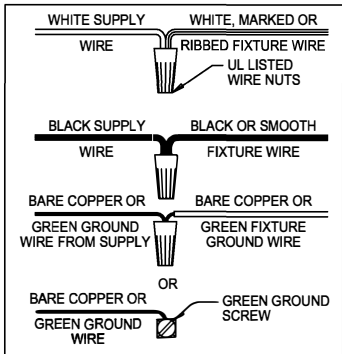

WARNING - If any Special Control Devices are used with this Fixture, Follow the Instructions Carefully to assure full compliance with N.E.C. requirements. If there are any questions, contact a Qualified Electrical Contractor.

WARNING - This product contains chemicals known to the State of California to cause cancer, birth defects and /or other reproductive harm. Thoroughly wash hands after installing, handling, cleaning, or otherwise touching this product.

CAUTION - All glass is fragile, use care when handling Glass component(s) and or Lamp(s).

*****
CANOPY MOUNTING & WIRE CONNECTION ASSEMBLY STEPS:

**C, B, G & U
(NOT FURNISHED)
(NON FOURNIE)
(NO INCLUIDA)**

ADJUST HEIGHT WITH "D"
N → A (TO LOCK)
AJUSTA LA ALTURA CON "D"
N → A (APRETAR)
RÉGLEZ LA HAUTEUR AVEC "D"
N → A (À VERROUILLER)