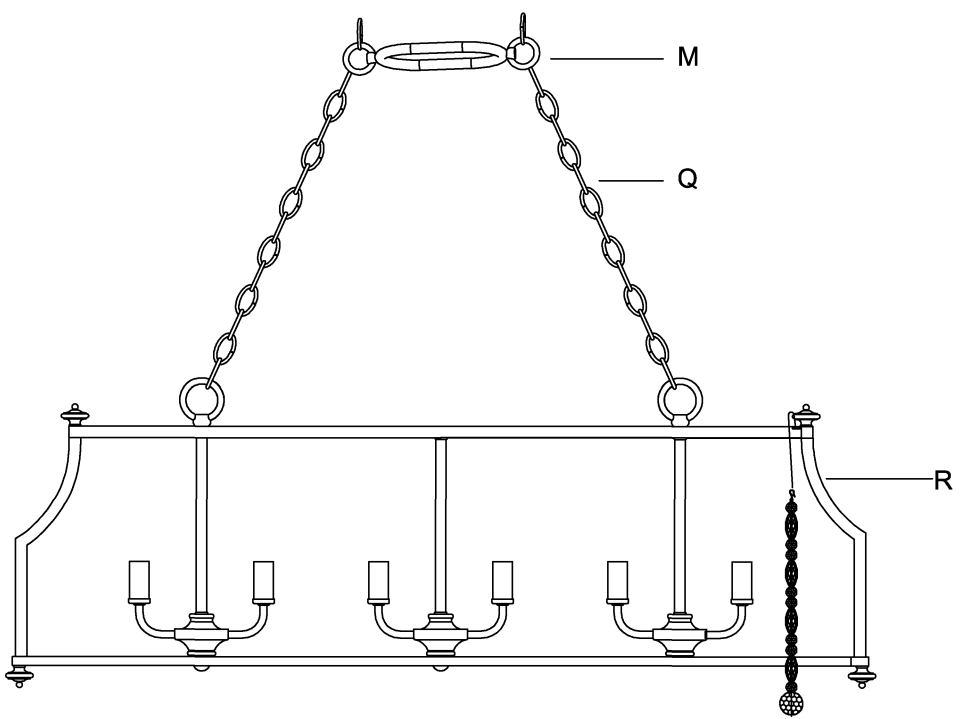

- → C
1. X → W
2. W → V, C
3. D, E → A
4. B, A → C
5. N, P, K → D (TO LOCK) (APRETAR) (À VERROUILLER)
6. P → K
7. F → Q
8. J → D
9. L → M
10. L → H
11. M → Q
12. F → H, L, M, Q
13. F → G
14. Q → R