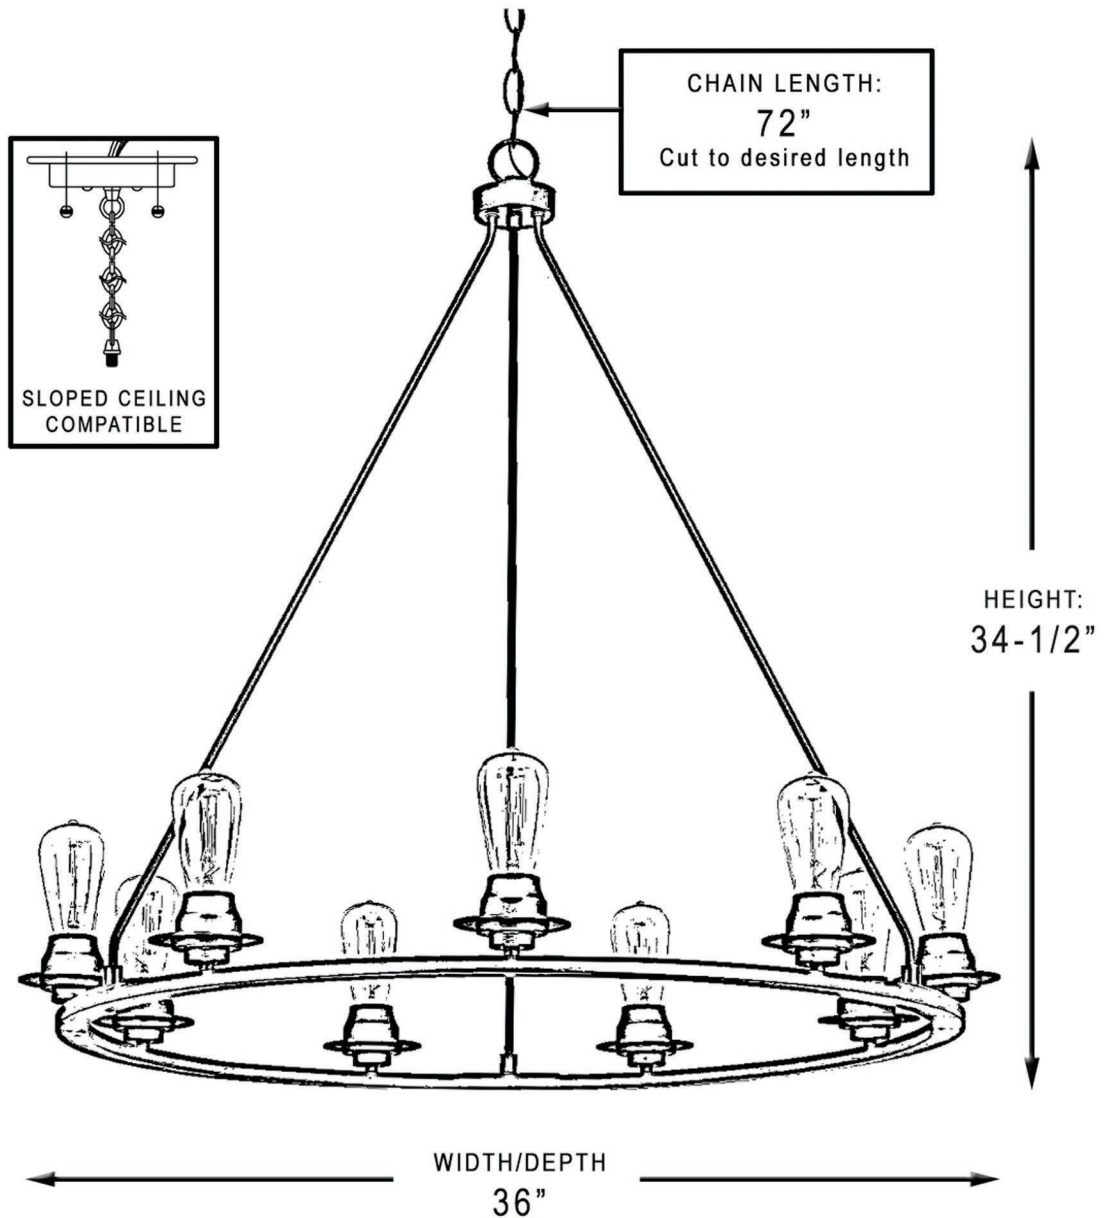

### INTERIOR CHANDELIER

|                              |                 |
|------------------------------|-----------------|
| <b>Collection</b>            | Nashville       |
| <b>Finish</b>                | Charcoal        |
| <b>Shade</b>                 | None            |
| <b>Bulb Type</b>             | A19 Medium Base |
| <b>Bulb Wattage</b>          | 60W             |
| <b>Number of Bulbs</b>       | 9               |
| <b>Bulbs Included</b>        | NO              |
| <b>Certification</b>         | UL              |
| <b>Rated For</b>             | Dry Locations   |
| <b>Weight</b>                | 15.03 Pounds    |
| <b>Chain Length</b>          | 6 Feet          |
| <b>Extension Rods</b>        | N/A             |
| <b>Material Construction</b> | Steel           |