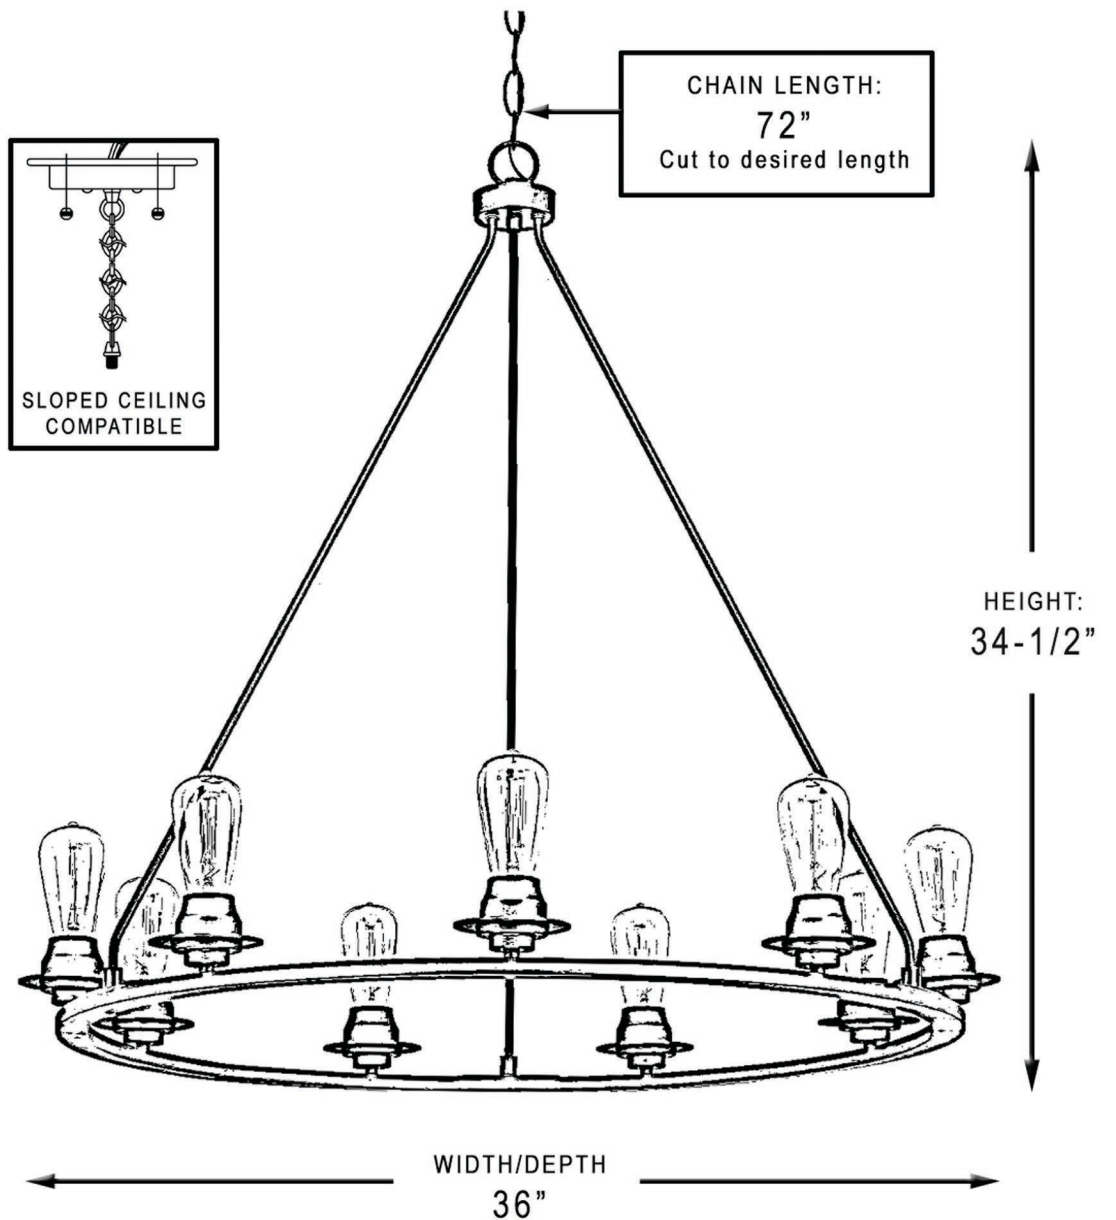

### INTERIOR CHANDELIER

<b>Collection</b>	Nashville
<b>Finish</b>	Brushed Nickel
<b>Shade</b>	None
<b>Bulb Type</b>	A19 Medium Base
<b>Bulb Wattage</b>	60W
<b>Number of Bulbs</b>	9
<b>Bulbs Included</b>	NO
<b>Certification</b>	UL
<b>Rated For</b>	Dry Locations
<b>Weight</b>	15.03 Pounds
<b>Chain Length</b>	6 Feet
<b>Extension Rods</b>	N/A
<b>Material Construction</b>	Steel