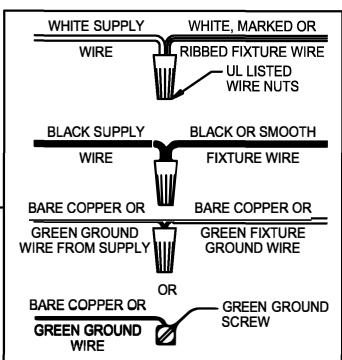

WARNING - If any Special Control Devices are used with this Fixture, Follow the Instructions Carefully to assure full compliance with N.E.C. requirements. If there are any questions, contact a Qualified Electrical Contractor.
WARNING - This product contains chemicals known to the State of California to cause cancer, birth defects and /or other reproductive harm. Thoroughly wash hands after installing, handling, cleaning, or otherwise touching this product.
CAUTION - All glass is fragile, use care when handling Glass component(s) and or Lamp(s).

(TO LOCK)
 (APRETAR)
 (À VERROUILLER)

B, C, G & Q, Z
 (NOT FURNISHED)
 (NO INCLUIDA)
 (NON FOURNIE)

ADJUST HEIGHT WITH "D"
 BB → A (TO LOCK)

AJUSTA LA ALTURA CON "D"
 BB → A (APRETAR)

RÉGLEZ LA HAUTEUR AVEC "D"
 BB → A (À VERROUILLER)