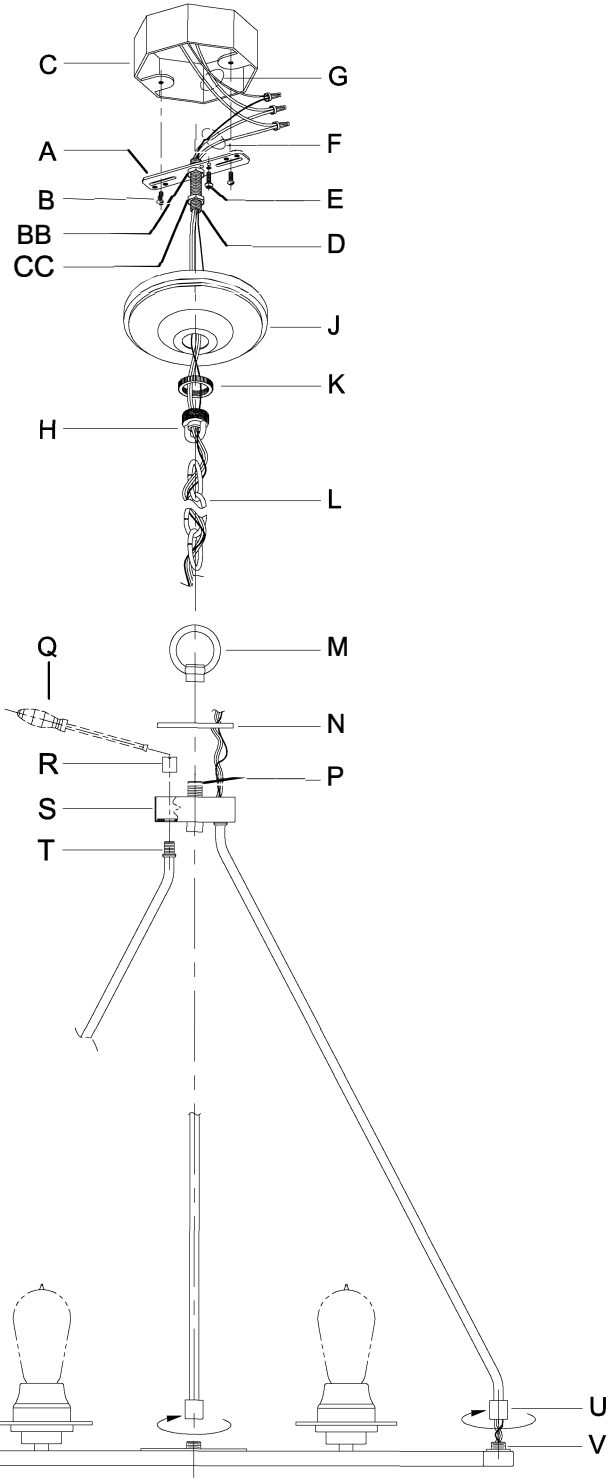

WARNING - If any Special Control Devices are used with this Fixture, Follow the Instructions Carefully to assure full compliance with N.E.C. requirements. If there are any questions, contact a Qualified Electrical Contractor.
WARNING - This product contains chemicals known to the State of California to cause cancer, birth defects and /or other reproductive harm. Thoroughly wash hands after installing, handling, cleaning, or otherwise touching this product.
CAUTION - All glass is fragile, use care when handling Glass component(s) and or Lamp(s).

ASSEMBLY STEPS:
PASOS PARA ENSAMBLAR:
MODE D'ASSEMBLAGE:

1. D,E → A
2. B,A → C
3. BB,CC,H → D
4. CC → H
5. U → V
6. T,R → S
7. Q → R
8. N,M → P
9. L → M
10. K,J → L
11. L → H
12. F → L,K,J,H,D
13. F → G
14. J,K → H
15. X,Y → W
16. Z → W

(TO LOCK)
 (APRETAR)
 (À VERROUILLER)

B, C, G & Q, Z
 (NOT FURNISHED)
 (NO INCLUIDA)
 (NON FOURNIE)

ADJUST HEIGHT WITH "D"
 BB → A (TO LOCK)

AJUSTA LA ALTURA CON "D"
 BB → A (APRETAR)

RÉGLEZ LA HAUTEUR AVEC "D"
 BB → A (À VERROUILLER)