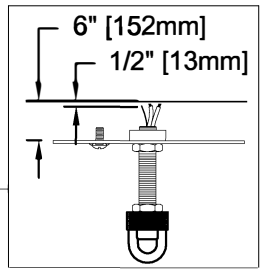

WARNING - If any Special Control Devices are used with this Fixture, Follow the Instructions Carefully to assure full compliance with N.E.C. requirements. If there are any questions, contact a Qualified Electrical Contractor.
WARNING - This product contains chemicals known to the State of California to cause cancer, birth defects and /or other reproductive harm. Thoroughly wash hands after installing, handling, cleaning, or otherwise touching this product.
CAUTION - All glass is fragile, use care when handling Glass component(s) and or Lamp(s).

*****

ASSEMBLY STEPS:
PASOS PARA ENSAMBLAR:
MODE D'ASSEMBLAGE:

1. D,E → A
2. B,A → C
3. BB,CC,H → D
4. CC → H
5. U → V
6. T,R → S
7. Q → R
8. N,M → P
9. L → M
10. K,J → L
11. L → H
12. F → L,K,J,H,D
13. F → G
14. J,K → H
15. X,Y → W
16. Z → W

(TO LOCK)
(APRETAR)
(À VERROUILLER)