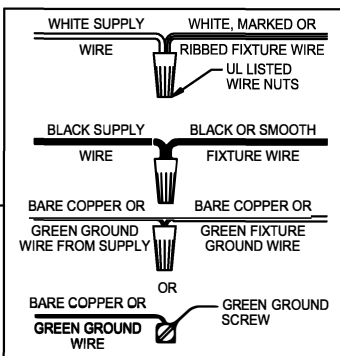

**WARNING** - If any Special Control Devices are used with this Fixture, Follow the Instructions Carefully to assure full compliance with N.E.C. requirements. If there are any questions, contact a Qualified Electrical Contractor.  
**WARNING** - This product contains chemicals known to the State of California to cause cancer, birth defects and /or other reproductive harm. Thoroughly wash hands after installing, handling, cleaning, or otherwise touching this product.  
**CAUTION** - All glass is fragile, use care when handling Glass component(s) and or Lamp(s).

\*\*\*\*\*

**ASSEMBLY STEPS:**  
**PASOS PARA ENSAMBLAR:**  
**MODE D'ASSEMBLAGE:**

1. D,E → A
2. B,A → C
3. BB,CC,H → D
4. CC → H (TO LOCK) (APRETAR) (À VERROUILLER)
5. U → V
6. T,R → S
7. Q → R
8. N,M → P
9. L → M
10. K,J → L
11. L → H
12. F → L,K,J,H,D
13. F → G
14. J,K → H
15. X,Y → W
16. Z → W

ADJUST HEIGHT WITH "D"  
 BB → A (TO LOCK)

AJUSTA LA ALTURA CON "D"  
 BB → A (APRETAR)

RÉGLEZ LA HAUTEUR AVEC "D"  
 BB → A (À VERROUILLER)

UHP2242  
UHP2243

UHP2244  
UHP2245

B, C, G & Q, Z  
 (NOT FURNISHED)  
 (NO INCLUIDA)  
 (NON FOURNIE)