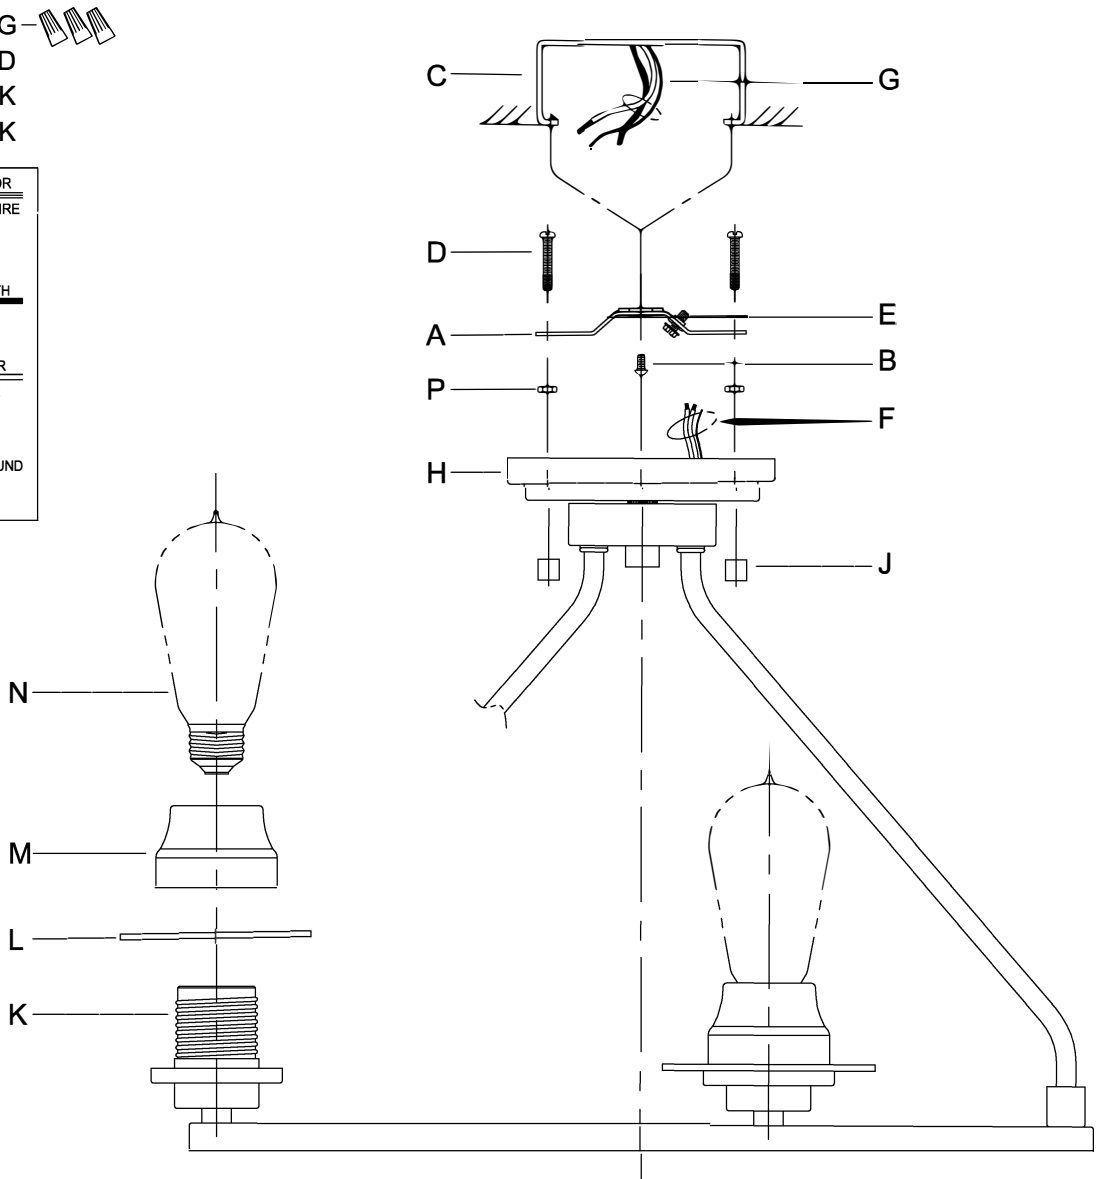

CAUTION - All glass is fragile, use care when handling Glass component(s) and or Lamp(s).

ASSEMBLY STEPS:

PASOS PARA ENSAMBLAR:

MODE D'ASSEMBLAGE:

1. D,E → A
2. P → D
3. B,A → C
4. F → G
5. H,J → D
6. L,M → K
7. N → K

**B, C, G & N
(NOT FURNISHED)
(NO INCLUIDA)
(NON FOURNIE)**

WARNING - If any Special Control Devices are used with this Fixture, Follow the Instructions Carefully to assure full compliance with N.E.C. requirements. If there are any questions, contact a Qualified Electrical Contractor.