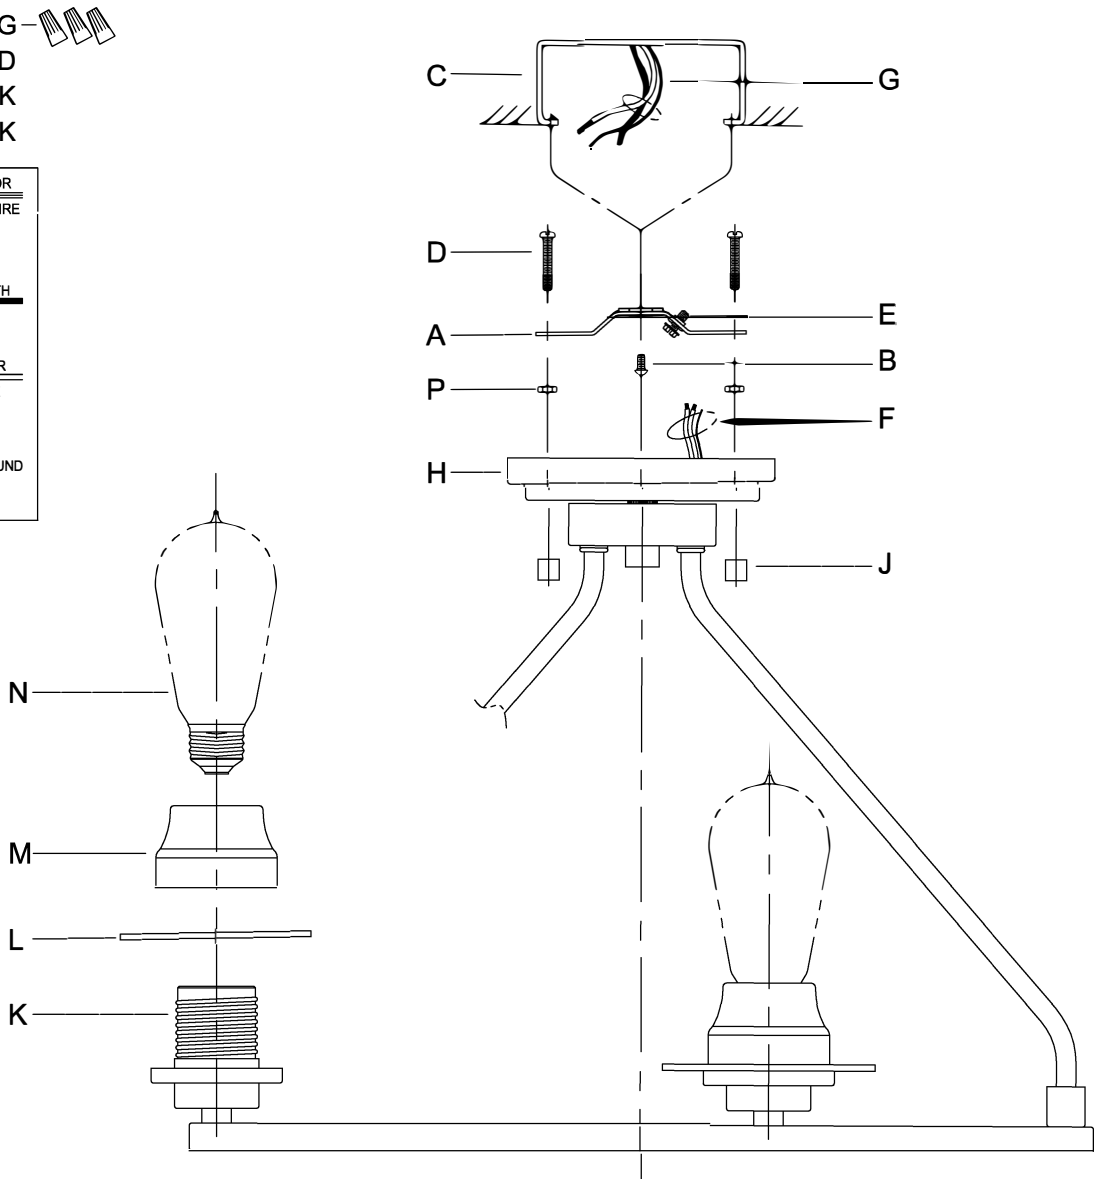

CAUTION - All glass is fragile, use care when handling Glass component(s) and or Lamp(s).

ASSEMBLY STEPS:

PASOS PARA ENSAMBLAR:

MODE D'ASSEMBLAGE:

1. D,E → A
2. P → D
3. B,A → C
4. F → G
5. H,J → D
6. L,M → K
7. N → K

**B, C, G & N
(NOT FURNISHED)
(NO INCLUIDA)
(NON FOURNIE)**

WARNING - If any Special Control Devices are used with this Fixture, Follow the Instructions Carefully to assure full compliance with N.E.C. requirements. If there are any questions, contact a Qualified Electrical Contractor.