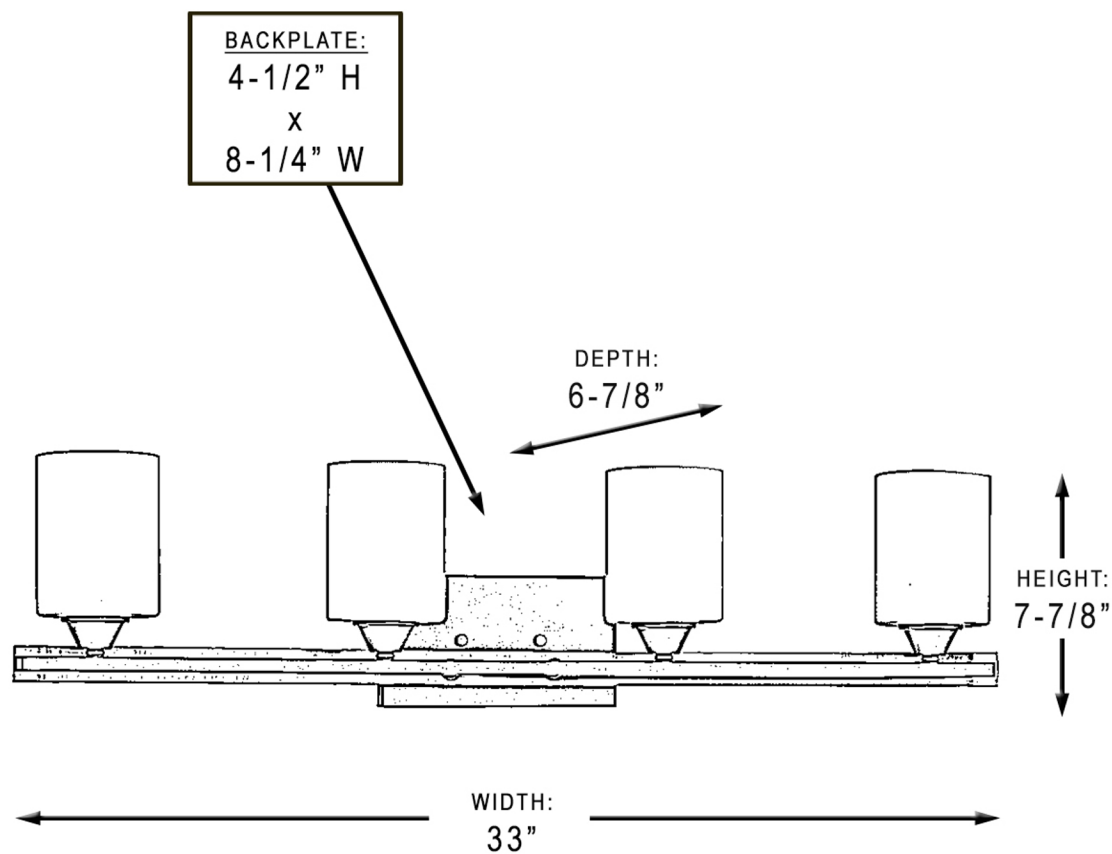

urban ambiance

UHP2232

INTERIOR BATHROOM FIXTURE

Collection	Tampa
Finish	Charcoal
Shade	Etched
Bulb Type	A19 Medium Base
Bulb Wattage	100 W
Number of Bulbs	4
Bulbs Included	No
Certification	cCSAus
Rated For	Damp Locations
Weight	5.18 LBS
Chain Length	N/A
Extension Rods	0
Material Construction	Steel