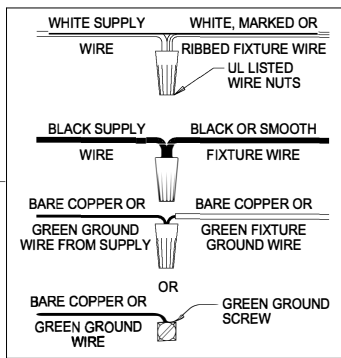

WARNING - If any Special Control Devices are used with this Fixture, Follow the Instructions Carefully to assure full compliance with N.E.C. requirements. If there are any questions, contact a Qualified Electrical Contractor.
WARNING - This product contains chemicals known to the State of California to cause cancer, birth defects and /or other reproductive harm. Thoroughly wash hands after installing, handling, cleaning, or otherwise touching this product.
CAUTION - All glass is fragile, use care when handling Glass component(s) and or Lamp(s).

CANOPY MOUNTING & WIRE CONNECTION ASSEMBLY STEPS:

1. D,E → A
2. K → D
3. B,A → C
4. F → G 
5. H,J → D

FIXTURE ASSEMBLY STEPS:

1. M,N → L
2. P → L

**B, C, G & P
 (NOT FURNISHED)
 (NO INCLUIDA)
 (NON FOURNIE)**