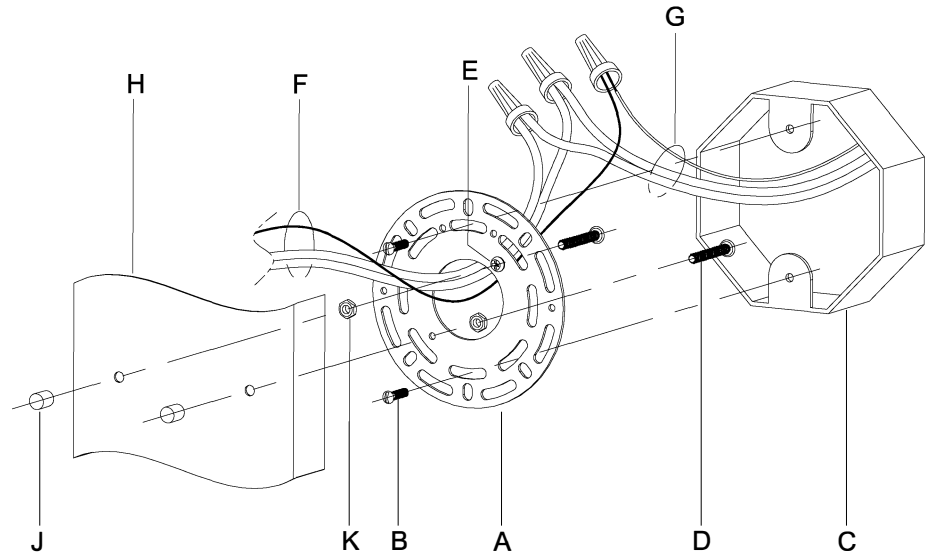

WARNING - If any Special Control Devices are used with this Fixture, Follow the Instructions Carefully to assure full compliance with N.E.C. requirements. If there are any questions, contact a Qualified Electrical Contractor.
WARNING - This product contains chemicals known to the State of California to cause cancer, birth defects and /or other reproductive harm. Thoroughly wash hands after installing, handling, cleaning, or otherwise touching this product.
CAUTION - All glass is fragile, use care when handling Glass component(s) and or Lamp(s).

CANOPY MOUNTING & WIRE CONNECTION ASSEMBLY STEPS:

1. D,E → A
2. K → D
3. B,A → C
4. F → G 
5. H,J → D

FIXTURE ASSEMBLY STEPS:

1. M,N → L
2. P → L

**B, C, G & P
 (NOT FURNISHED)
 (NO INCLUIDA)
 (NON FOURNIE)**