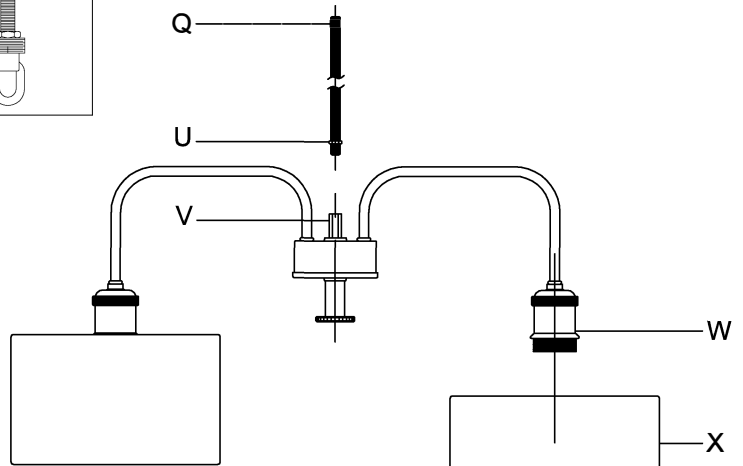

WARNING - If any Special Control Devices are used with this Fixture, Follow the Instructions Carefully to assure full compliance with N.E.C. requirements. If there are any questions, contact a Qualified Electrical Contractor.

CAUTION - All glass is fragile, use care when handling Glass component(s) and or Lamp(s).

WARNING - This product contains chemicals known to the State of California to cause cancer, birth defects and /or other reproductive harm. Thoroughly wash hands after installing, handling, cleaning, or otherwise touching this product.

ASSEMBLY STEPS:

PASOS PARA ENSAMBLAR:

MODE D'ASSEMBLAGE:

1. D,E → A
2. B,A → C
3. AA,BB,H → D
4. AA → H (TO LOCK)
  (APRETAR)
  (À VERROUILLER)
5. F → U,Q,T,S,R
6. U → Q
7. Q → V
8. T,S,R → V
9. F → N,P,M
10. N → Q
11. M → N
12. L → M
13. J,K → L
14. L → H
15. F → L,K,J,H,D
16. F → G
17. J,K → H
18. X,Y → W
19. Z → W

Attach (N), (P) to achieve overall desired length.
Joignez (N), (P) pour obtenir la longueur voulue.
Una (N), (P) para lograr la longitud deseada.

ADJUST HEIGHT WITH "D"
BB → A (TO LOCK)

AJUSTA LA ALTURA CON "D"
BB → A (APRETAR)

RÉGLEZ LA HAUTEUR AVEC "D"
BB → A (À VERROUILLER)

**B, C, G & Z
(NOT FURNISHED)
(NO INCLUIDA)
(NON FOURNIE)**