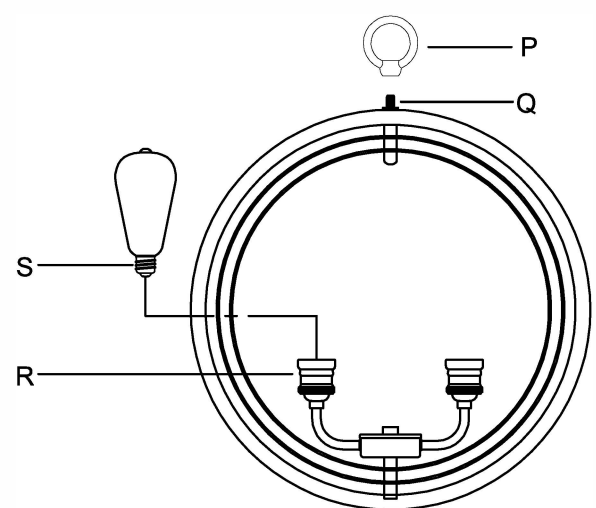

**B, C, G & S
(NOT FURNISHED)
(NO INCLUIDA)
(NON FOURNIE)**