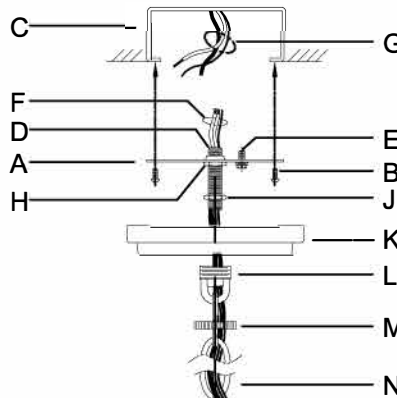

**WARNING** - If any Special Control Devices are used with this Fixture, Follow the Instructions Carefully to assure full compliance with N.E.C. requirements. If there are any questions, contact a Qualified Electrical Contractor.  
**WARNING** - This product contains chemicals known to the State of California to cause cancer, birth defects and /or other reproductive harm. Thoroughly wash hands after installing, handling, cleaning, or otherwise touching this product.  
**CAUTION** - All glass is fragile, use care when handling Glass component(s) and or Lamp(s).

**ASSEMBLY STEPS:**  
**PASOS PARA ENSAMBLAR:**  
**MODE D'ASSEMBLAGE:**

1. D,E → A
2. H,J,L → D
3. K,M → L
4. F → G 
5. B,A → C
6. N → L,P 
7. P → Q
8. S → R

**ADJUST THE RINGS:**

UHP2214, UHP2215

UHP2212, UHP2213