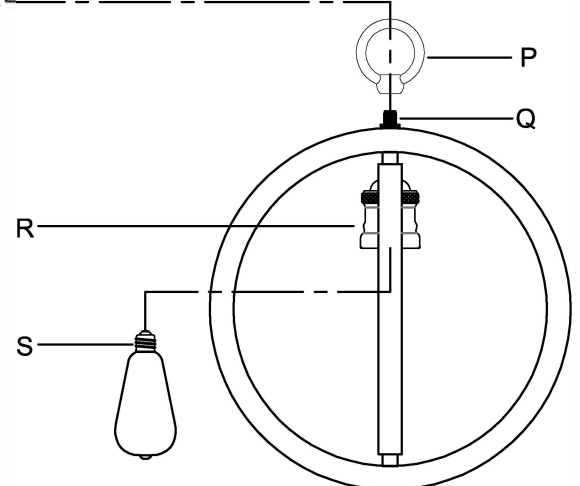

**B, C, G & S
(NOT FURNISHED)
(NO INCLUIDA)
(NON FOURNIE)**