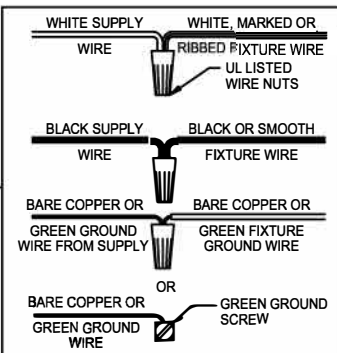

**B, C, G & S
(NOT FURNISHED)
(NO INCLUIDA)
(NON FOURNIE)**