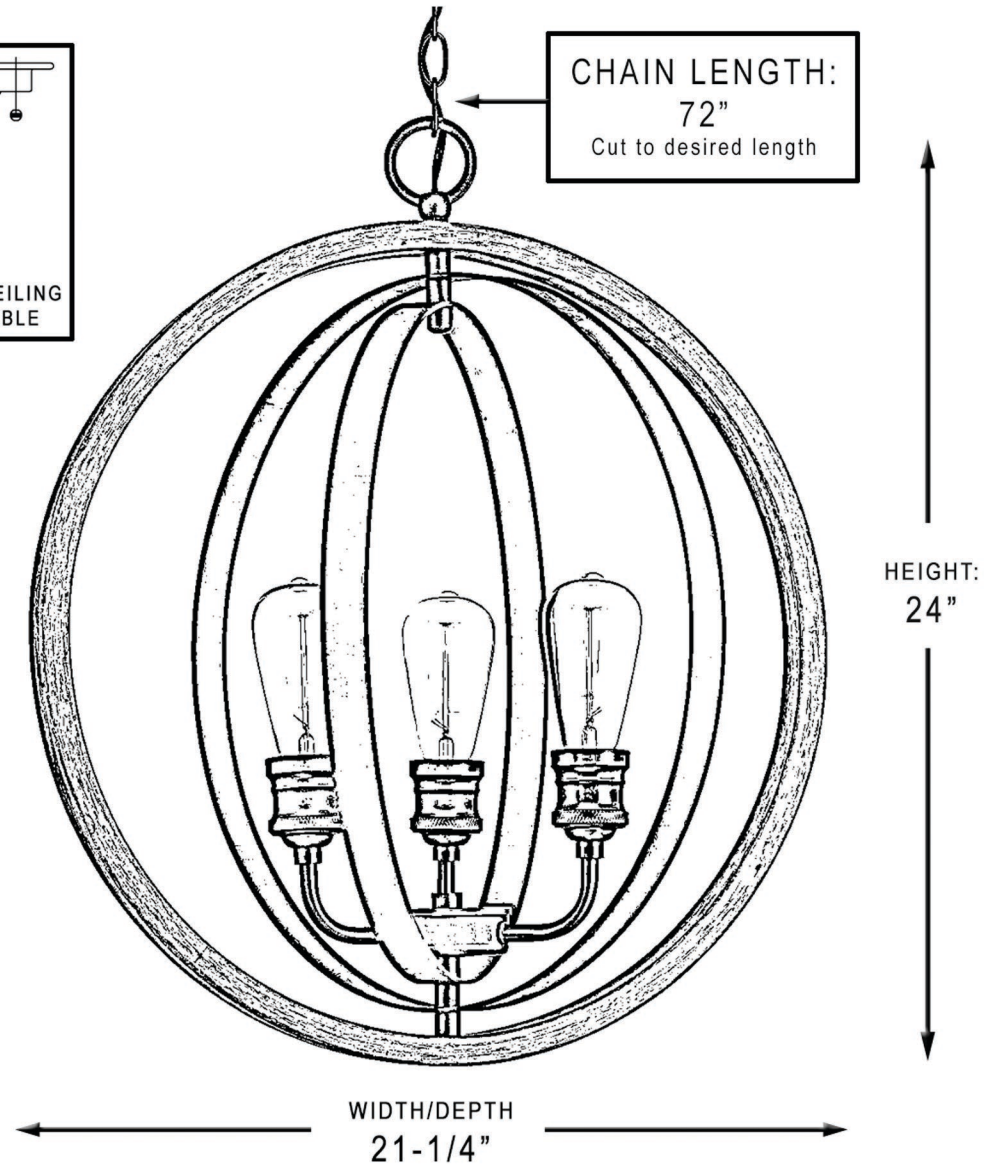

### INTERIOR CHANDELIER

<b>Collection</b>	Anchorage
<b>Finish</b>	Galvanized Steel
<b>Shade</b>	None
<b>Bulb Type</b>	A19 Medium Base
<b>Bulb Wattage</b>	60W
<b>Number of Bulbs</b>	3
<b>Bulbs Included</b>	NO
<b>Certification</b>	ETL Listed
<b>Rated For</b>	Dry Locations
<b>Weight</b>	12.56 Pounds
<b>Chain Length</b>	6 Feet
<b>Extension Rods</b>	N/A
<b>Material Construction</b>	Steel