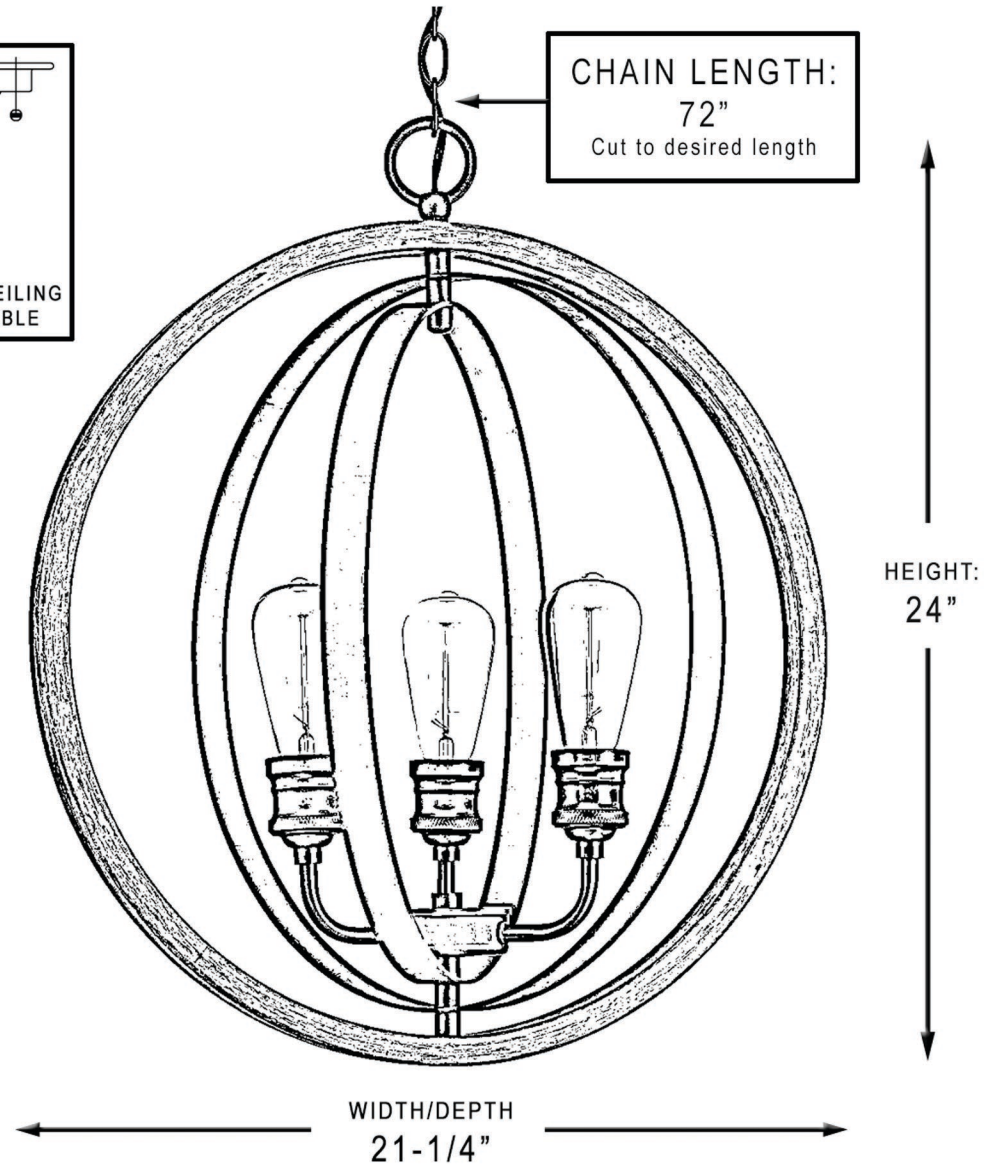

urban ambiance

UHP2212

INTERIOR CHANDELIER

Collection	Anchorage
Finish	Charcoal
Shade	None
Bulb Type	A19 Medium Base
Bulb Wattage	60W
Number of Bulbs	3
Bulbs Included	NO
Certification	ETL Listed
Rated For	Dry Locations
Weight	12.56 Pounds
Chain Length	6 Feet
Extension Rods	N/A
Material Construction	Steel