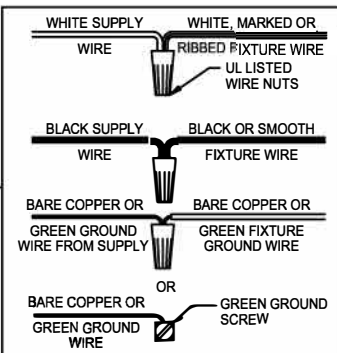

CAUTION - All glass is fragile, use care when handling Glass component(s) and or Lamp(s).

ASSEMBLY STEPS:

PASOS PARA ENSAMBLAR:

MODE D'ASSEMBLAGE:

1. D,E → A
2. H,J,L → D
3. K,M → L
4. F → G 
5. B,A → C 
6. N → L,P 
7. P → Q 
8. S → R 

ADJUST THE RINGS:

UHP2214, UHP2215

UHP2212, UHP2213

UHP2210, UHP2211

**B, C, G & S
(NOT FURNISHED)
(NO INCLUIDA)
(NON FOURNIE)**