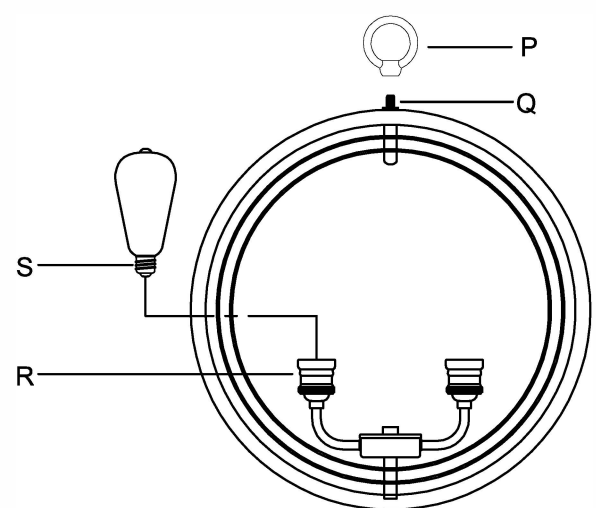

CAUTION - All glass is fragile, use care when handling Glass component(s) and or Lamp(s).

ASSEMBLY STEPS:

PASOS PARA ENSAMBLAR:

MODE D'ASSEMBLAGE:

1. D,E → A
2. H,J,L → D
3. K,M → L
4. F → G 
5. B,A → C 
6. N → L,P 
7. P → Q 
8. S → R 

ADJUST THE RINGS:

UHP2214, UHP2215

UHP2212, UHP2213

UHP2210, UHP2211

**B, C, G & S
(NOT FURNISHED)
(NO INCLUIDA)
(NON FOURNIE)**