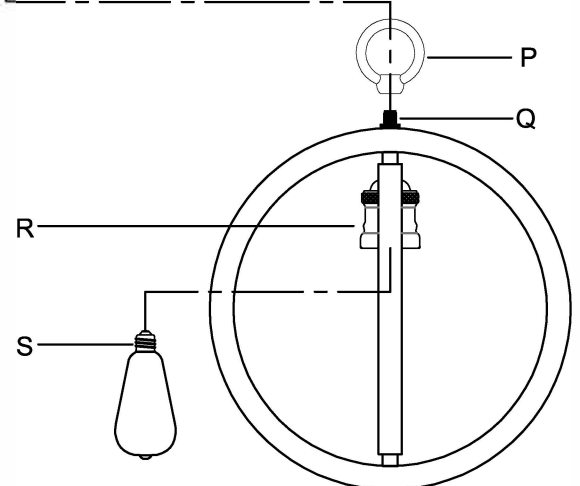

CAUTION - All glass is fragile, use care when handling Glass component(s) and or Lamp(s).

ASSEMBLY STEPS:

PASOS PARA ENSAMBLAR:

MODE D'ASSEMBLAGE:

1. D,E → A
2. H,J,L → D
3. K,M → L
4. F → G 
5. B,A → C 
6. N → L,P 
7. P → Q 
8. S → R 

ADJUST THE RINGS:

UHP2214, UHP2215

UHP2212, UHP2213

UHP2210, UHP2211

**B, C, G & S
(NOT FURNISHED)
(NO INCLUIDA)
(NON FOURNIE)**