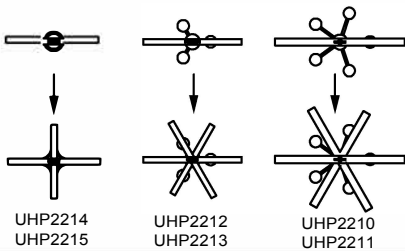

CAUTION - All glass is fragile, use care when handling Glass component(s) and or Lamp(s).

ASSEMBLY STEPS:

PASOS PARA ENSAMBLAR:

MODE D'ASSEMBLAGE:

1. D,E → A
2. H,J,L → D
3. K,M → L
4. F → G 
5. B,A → C 
6. N → L,P 
7. P → Q 
8. S → R 

ADJUST THE RINGS:

UHP2214, UHP2215

UHP2212, UHP2213

UHP2210, UHP2211

**B, C, G & S
(NOT FURNISHED)
(NO INCLUIDA)
(NON FOURNIE)**