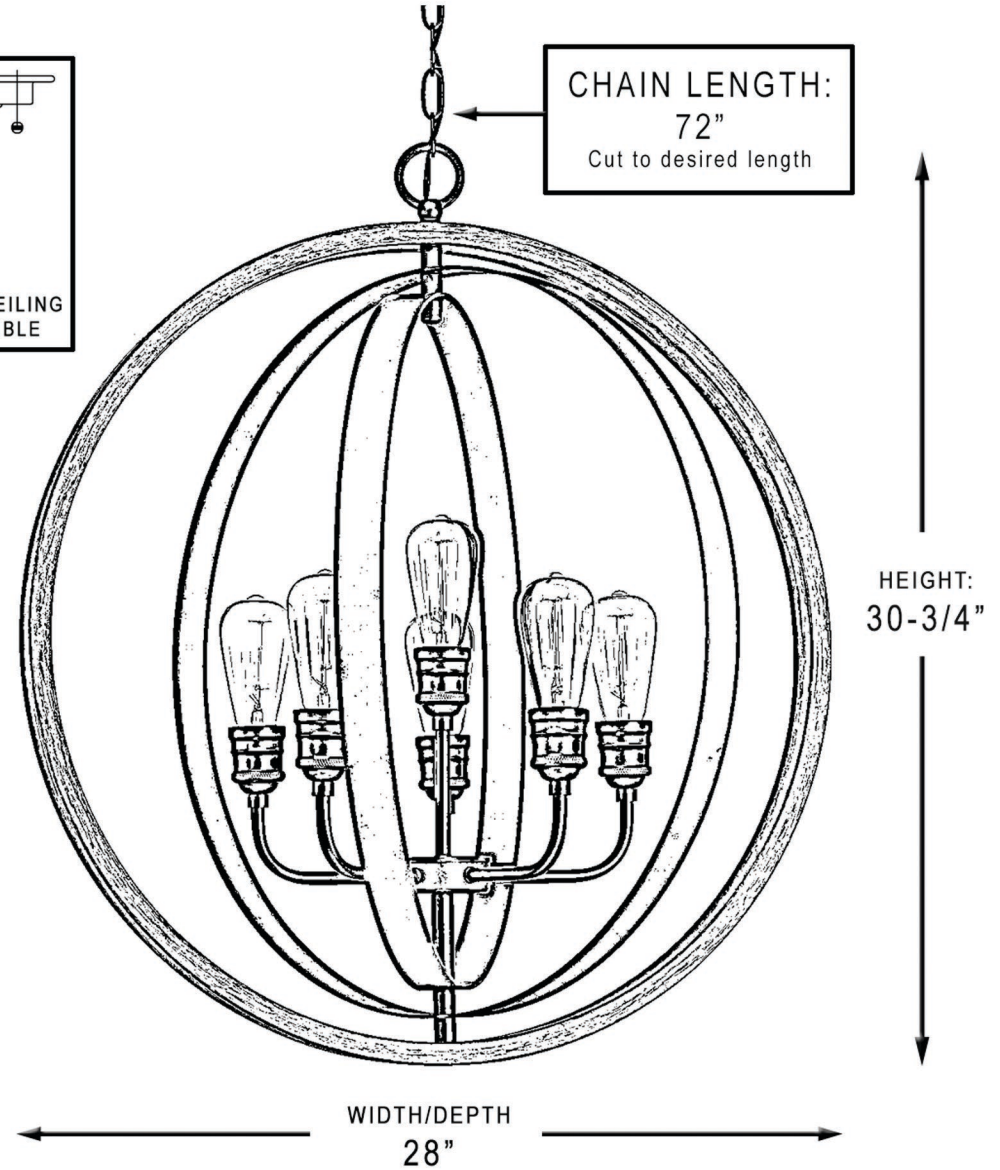

urban ambiance

UHP2211

INTERIOR CHANDELIER

Collection	Anchorage
Finish	Galvanized Steel
Shade	None
Bulb Type	A19 Medium Base
Bulb Wattage	60W
Number of Bulbs	6
Bulbs Included	NO
Certification	ETL Listed
Rated For	Dry Locations
Weight	19.62 Pounds
Chain Length	6 Feet
Extension Rods	N/A
Material Construction	Steel