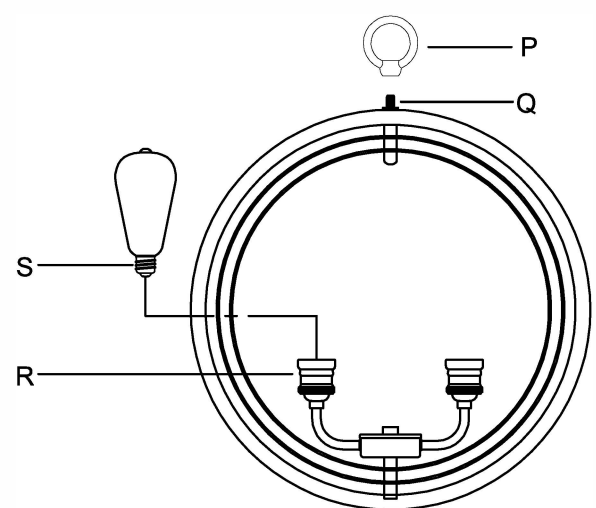

WARNING - If any Special Control Devices are used with this Fixture, Follow the Instructions Carefully to assure full compliance with N.E.C. requirements. If there are any questions, contact a Qualified Electrical Contractor.
WARNING - This product contains chemicals known to the State of California to cause cancer, birth defects and /or other reproductive harm. Thoroughly wash hands after installing, handling, cleaning, or otherwise touching this product.
CAUTION - All glass is fragile, use care when handling Glass component(s) and or Lamp(s).

ASSEMBLY STEPS:
PASOS PARA ENSAMBLAR:
MODE D'ASSEMBLAGE:

1. D,E → A
2. H,J,L → D
3. K,M → L
4. F → G 
5. B,A → C
6. N → L,P 
7. P → Q
8. S → R

ADJUST THE RINGS:

UHP2214, UHP2215

UHP2212, UHP2213

UHP2210, UHP2211