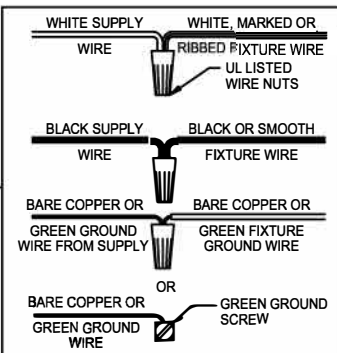

WARNING - If any Special Control Devices are used with this Fixture, Follow the Instructions Carefully to assure full compliance with N.E.C. requirements. If there are any questions, contact a Qualified Electrical Contractor.
WARNING - This product contains chemicals known to the State of California to cause cancer, birth defects and /or other reproductive harm. Thoroughly wash hands after installing, handling, cleaning, or otherwise touching this product.
CAUTION - All glass is fragile, use care when handling Glass component(s) and or Lamp(s).

ASSEMBLY STEPS:
PASOS PARA ENSAMBLAR:
MODE D'ASSEMBLAGE:

1. D,E → A
2. H,J,L → D
3. K,M → L
4. F → G 
5. B,A → C
6. N → L,P 
7. P → Q
8. S → R

ADJUST THE RINGS:

UHP2214, UHP2215

UHP2212, UHP2213

UHP2210, UHP2211