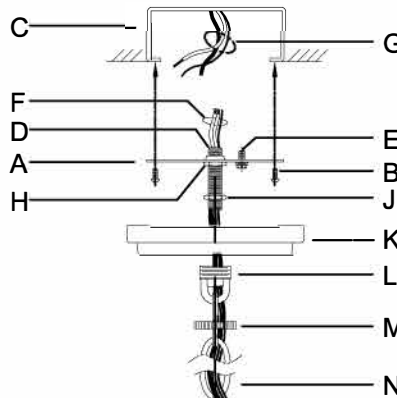

WARNING - If any Special Control Devices are used with this Fixture, Follow the Instructions Carefully to assure full compliance with N.E.C. requirements. If there are any questions, contact a Qualified Electrical Contractor.
WARNING - This product contains chemicals known to the State of California to cause cancer, birth defects and /or other reproductive harm. Thoroughly wash hands after installing, handling, cleaning, or otherwise touching this product.
CAUTION - All glass is fragile, use care when handling Glass component(s) and or Lamp(s).

ASSEMBLY STEPS:
PASOS PARA ENSAMBLAR:
MODE D'ASSEMBLAGE:

1. D,E → A
2. H,J,L → D
3. K,M → L
4. F → G 
5. B,A → C
6. N → L,P 
7. P → Q
8. S → R

ADJUST THE RINGS:

UHP2214, UHP2215

UHP2212, UHP2213

UHP2210, UHP2211