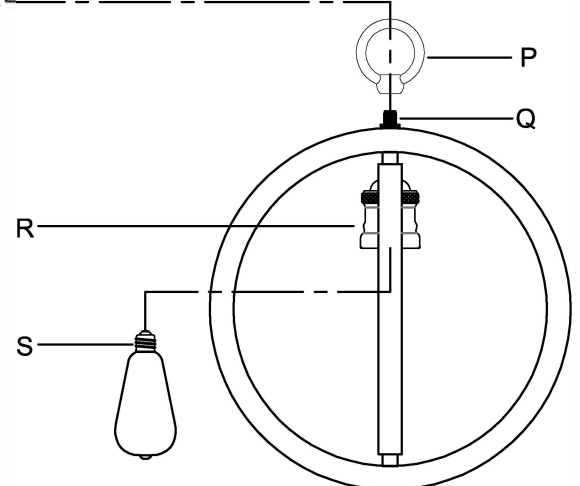

WARNING - If any Special Control Devices are used with this Fixture, Follow the Instructions Carefully to assure full compliance with N.E.C. requirements. If there are any questions, contact a Qualified Electrical Contractor.
WARNING - This product contains chemicals known to the State of California to cause cancer, birth defects and /or other reproductive harm. Thoroughly wash hands after installing, handling, cleaning, or otherwise touching this product.
CAUTION - All glass is fragile, use care when handling Glass component(s) and or Lamp(s).

ASSEMBLY STEPS:
PASOS PARA ENSAMBLAR:
MODE D'ASSEMBLAGE:

1. D,E → A
2. H,J,L → D
3. K,M → L
4. F → G 
5. B,A → C
6. N → L,P 
7. P → Q
8. S → R

ADJUST THE RINGS:

UHP2214, UHP2215

UHP2212, UHP2213

UHP2210, UHP2211